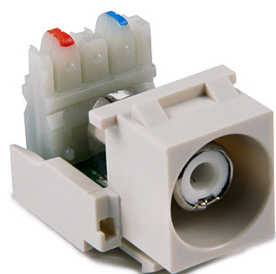

Specification Sheet

Part Number: RCAW110-FW

RCA-110 Connector Module With White Stripe, Office White, 1/pkg

Article Number

854-44271

Type

RCA110

Color

Office White (OEWH)

Features & Benefits

- The connector module is a keystone footprint that inserts into HellermannTyton's standard flush wall plates.

Quantity Per

bag

Product Description

HellermannTyton provides modules for various types of connectors. Available in three colors, these modules are adaptable to HellermannTyton faceplates, surface mount boxes and modular panels.

Short Description

RCA-110 Connector Module With White Stripe, Office White, 1/pkg

Global Part Name

RCA110

Technical Description

RCA-110 Connector Module With White Stripe, Office White

Package Quantity(Imperial)