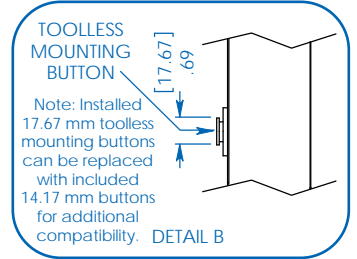

MODEL:
PDU3MV6H50A

1111 W. 35th Street
Chicago, IL 60609 USA
773.869.1234

www.tripplite.com

Dimensions: [mm] INCHES

Tripp Lite has a policy of continuous improvement. Specifications are subject to change without notice.