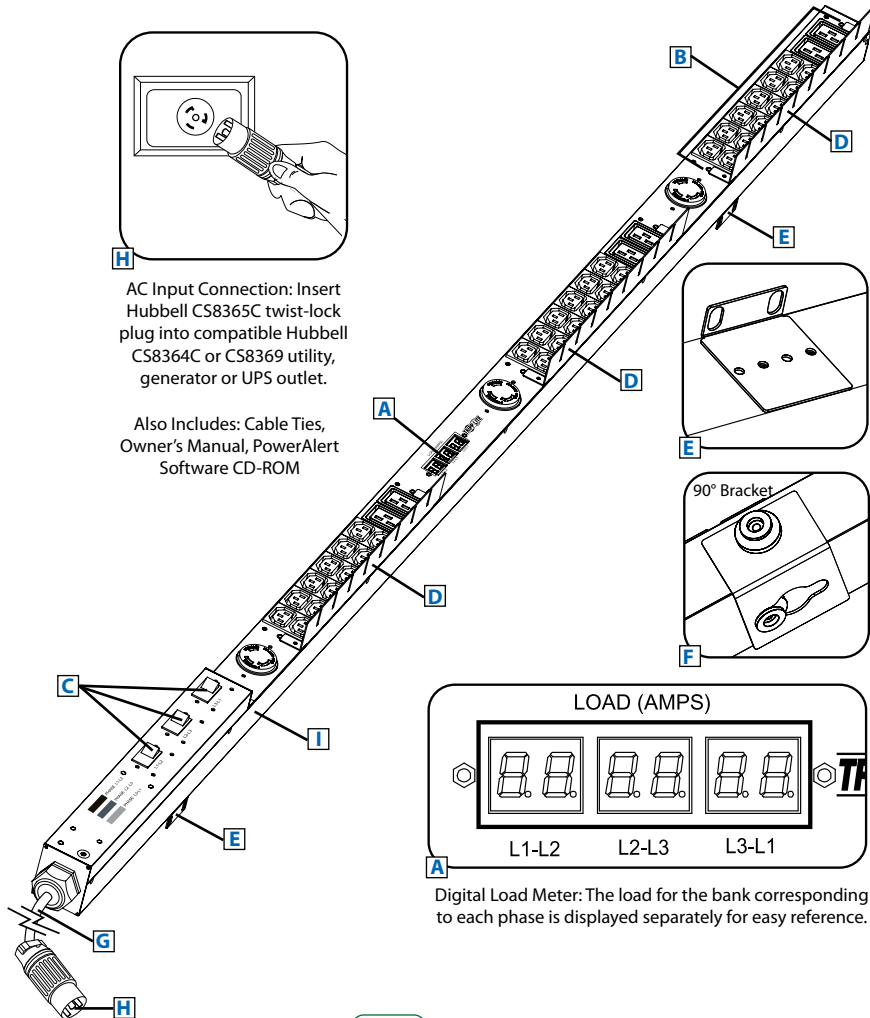

L6-30R

45 Outlets

14.4kW
Load Capacity

Digital
Load Meter

0U
Rackmount

Toolless
Mounting
Buttons

- A** Digital Load Meter
- B** C13 and C19 Outlets
- C** 20A 2-Pole Hydraulic Magnetic Circuit Breakers
- D** Removable Cord Retention Brackets
- E** Removable Mounting Brackets
- F** Toolless Mounting Buttons with Removable 90° Rotation Brackets
- G** 6-ft. Input Power Cord
- H** Hubbell CS8365C Twist-Lock Input Plug
- I** Durable Metal Case

AC Input Connection: Insert Hubbell CS8365C twist-lock plug into compatible Hubbell CS8364C or CS8369 utility, generator or UPS outlet.

Also Includes: Cable Ties, Owner's Manual, PowerAlert Software CD-ROM

Digital Load Meter: The load for the bank corresponding to each phase is displayed separately for easy reference.

Note: Installed 17.67 mm toolless mounting buttons can be replaced with included 14.17 mm buttons for additional compatibility.

Specifications

Model	PDU3MV6H50A
Voltage	208V (3-Phase Input/Single-Phase Output)
Frequency	50/60Hz
Load Capacity	14.4kW
Input Plug	Hubbell CS8365C (50A, 3-Pole, 4-Wire)
Input Cord Length	6 ft.
Outlets	45 (36 C13 / 6 C19 / 3 L6-30R)
Primary Mounting Option	0U (Vertical) Rackmount
Unit Weight & Dimensions	14.5 lbs / 70 x 2.65 x 2.2 in. <i>See next page for detailed unit measurements.</i>
Certifications	Tested to UL 60950-1 (US & Canada), NOM (Mexico), FCC Class A, RoHS