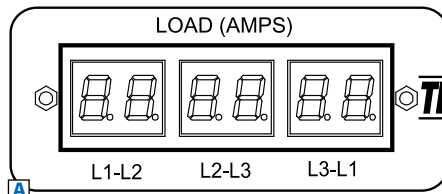

Digital Load Meter: The load for the bank corresponding to each phase is displayed separately for easy reference.

Note: Installed 17.67 mm toolless mounting buttons can be replaced with included 14.17 mm buttons for additional compatibility.

Specifications

Model	PDU3MV6H50A
Voltage	208V (3-Phase Input/Single-Phase Output)
Frequency	50/60Hz
Load Capacity	14.4kW
Input Plug	Hubbell CS8365C (50A, 3-Pole, 4-Wire)
Input Cord Length	6 ft.
Outlets	45 (36 C13 / 6 C19 / 3 L6-30R)
Primary Mounting Option	0U (Vertical) Rackmount
Unit Weight & Dimensions	14.5 lbs / 70 x 2.65 x 2.2 in. <i>See next page for detailed unit measurements.</i>
Certifications	Tested to UL 60950-1 (US & Canada), NOM (Mexico), FCC Class A, RoHS

Tripp Lite has a policy of continuous improvement. Specifications are subject to change without notice.

- Distributes power to 45 outlets (12 C13, 2 C19 and 1 L6-30R per phase)
- Displays load for any output phase in real time
- Perfect for rackmount server, network and telecom applications

SEE NEXT PAGE FOR DETAILED UNIT MEASUREMENTS