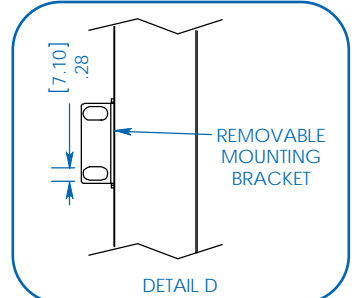

MODEL:
PDU3MV6H50A

1111 W. 35th Street
Chicago, IL 60609 USA
773.869.1234

www.tripplite.com

Dimensions: [mm] INCHES

Tripp Lite has a policy of continuous improvement. Specifications are subject to change without notice.