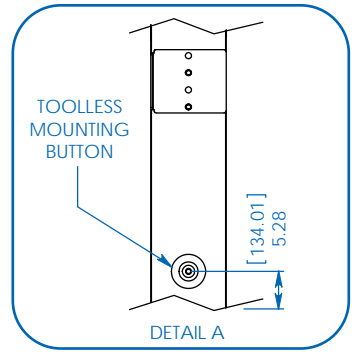

MODEL:
PDU3MV6H50A

1111 W. 35th Street
Chicago, IL 60609 USA
773.869.1234

www.tripplite.com

Dimensions: [mm] INCHES

Tripp Lite has a policy of continuous improvement. Specifications are subject to change without notice.