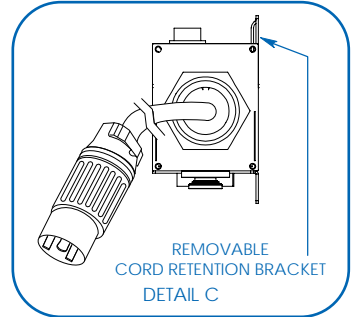

MODEL:
PDU3MV6H50A

1111 W. 35th Street
Chicago, IL 60609 USA
773.869.1234

www.tripplite.com

Dimensions: [mm] INCHES

Tripp Lite has a policy of continuous improvement. Specifications are subject to change without notice.