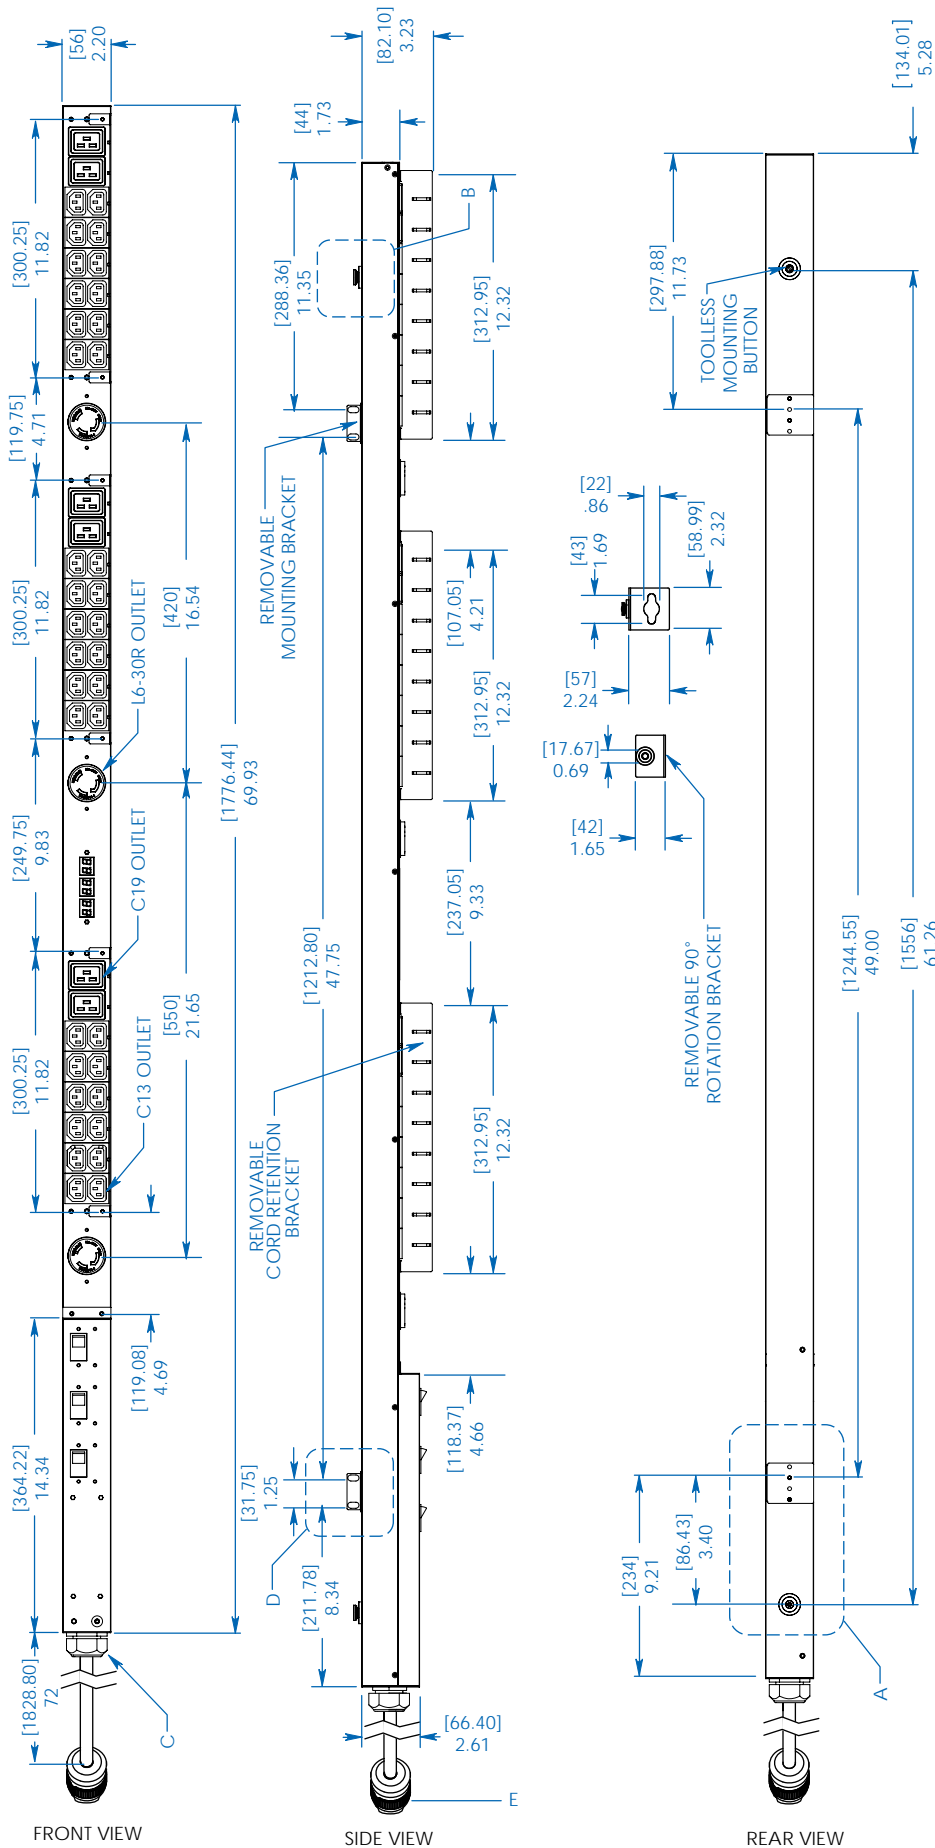

MODEL:
PDU3MV6H50A

1111 W. 35th Street
Chicago, IL 60609 USA
773.869.1234

www.tripplite.com

Dimensions: [mm] INCHES

Tripp Lite has a policy of continuous improvement. Specifications are subject to change without notice.