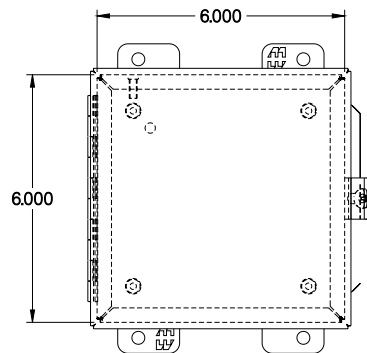

PART No. 1414N4PHSSE

for more information visit
www.hammfg.com

Data subject to change without notice

TOP VIEW

ISOMETRIC VIEW

BACK VIEW

LEFT SIDE VIEW

FRONT VIEW

RIGHT SIDE VIEW

INNER PANEL

BOTTOM VIEW