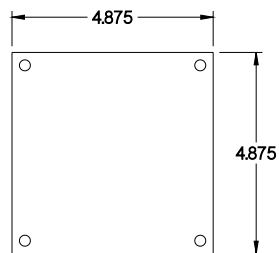

PART No. 1414N4PHSSE

for more information visit
www.hammfg.com

Data subject to change without notice

TOP VIEW

ISOMETRIC VIEW

BACK VIEW

LEFT SIDE VIEW

FRONT VIEW

RIGHT SIDE VIEW

INNER PANEL

BOTTOM VIEW