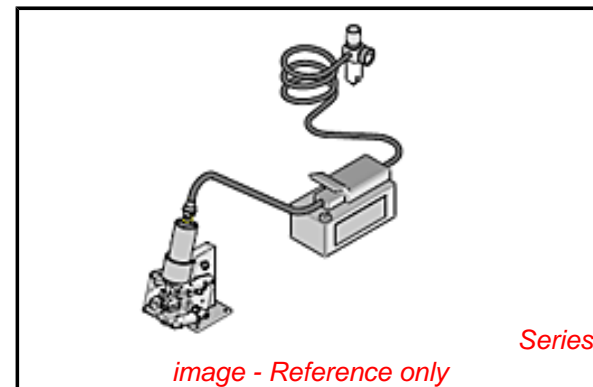

PLEASE CHECK WWW.MOLEX.COM FOR LATEST PART INFORMATION

Part Number: [19286-0117](#)
Status: **Active**
Description: Manual Putt Pump Hydraulic System, Die set required

Documents:
[RoHS Certificate of Compliance (PDF)](#)

General

Product Family	Application Tooling
Series	T1722
Function	Crimp
Geographic Area	Global
Level of Automation	Manual
More Detailed Tech Information	applicationtooling@molex.com
Product Name	N/A
Survey	www.molex.com//review/apptool_survey.html
Tool Type	Handtool
UPC	756054217009

Material Info

Old Part Number PPHLS-CS

Reference - Drawing Numbers

Application Tooling Documents TM-192860117

image - Reference only

EU RoHS **China RoHS**

Compliance Status

Not Reviewed

REACH SVHC

Not Reviewed

Low-Halogen Status

Not Reviewed

Need more information on product environmental compliance?

Email productcompliance@molex.com
For a multiple part number RoHS Certificate of Compliance, [click here](#)

Please visit the [Contact Us](#) section for any non-product compliance questions.

Search Parts in this Series

[T1722Series](#)

Use With

[19286-0041](#) (6-foot hose), [19286-0049](#) Filter Regulator with Gauge

Application Tooling | **FAQ**
Description | **Product #**

VersaKrimp™ Ring Tongue Terminal, 2 AWG	0191930305
Compression Style Ring Tongue Terminal for 8 AWG Wire, Stud Size 3/8" (M9), Plated, Wide Pad	0192210226
Compression Style Ring Tongue Terminal for 8 AWG Wire, Stud Size 10 (M5), Plated,	0192210223