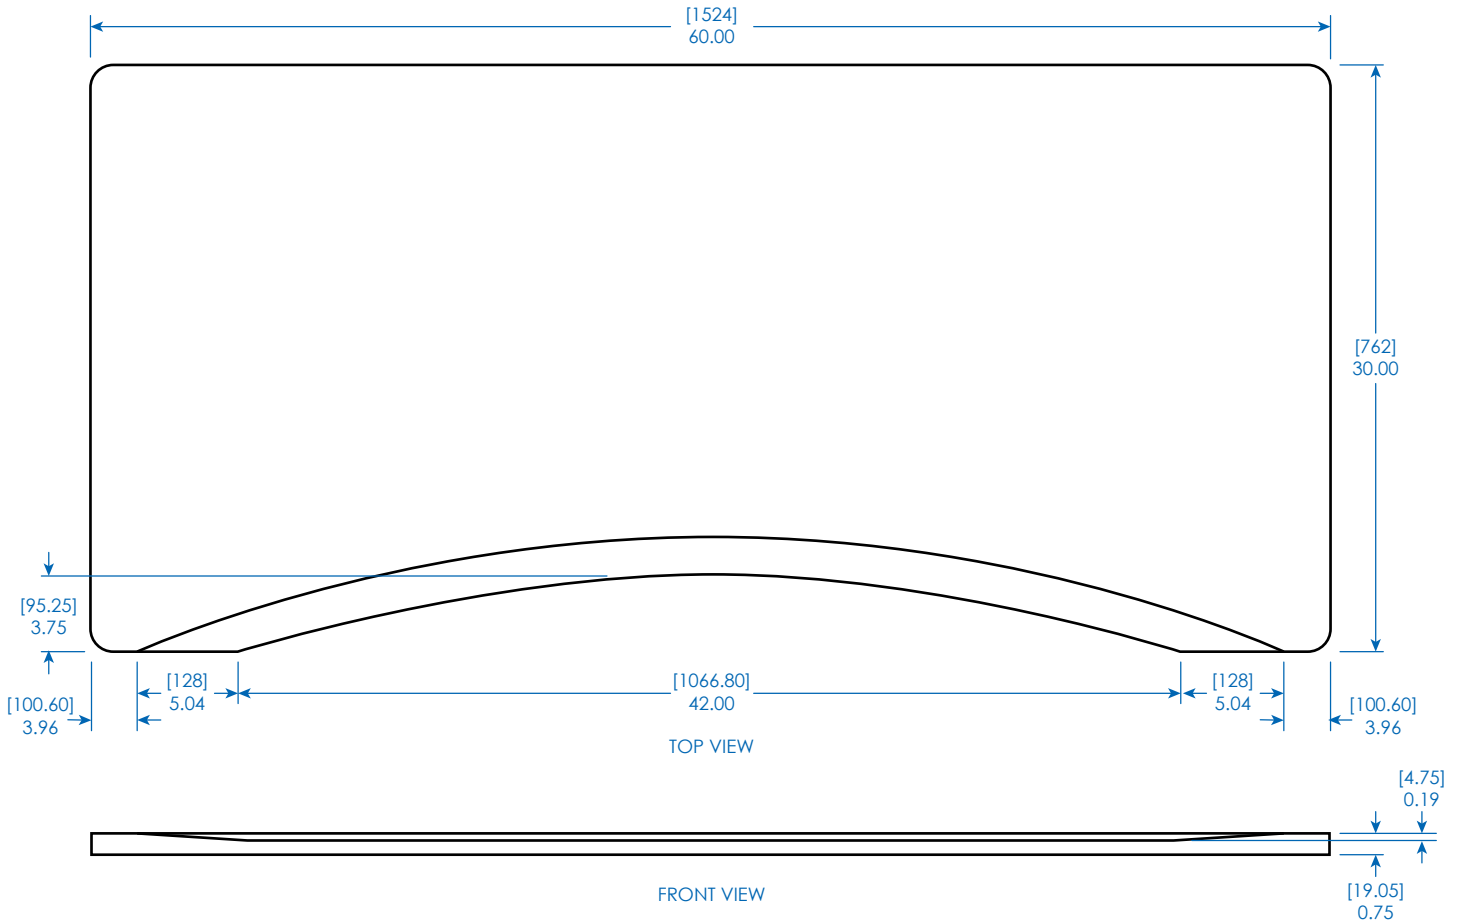

MODELS:

WWTOP60-BKC / WWTOP60-ESC / WWTOP60-WHC

60-inch Contoured Desk Top

100% Recycled
Wood Fibers

Made in the
USA

- Constructed of medium-density fiberboard (MDF) with low-emission powder coating for durability
- Mounting holes with threaded inserts for simplified assembly with the Tripp Lite WorkWise Sit-Stand Electric Adjustable Desk Base (sold separately)
- Contoured edge for easier access to desktop items
- Available in Black, Espresso and White

Specifications

Unit Dimensions (H x W x D)	0.75 x 60 x 30 in. / 19.05 x 1524 x 762 mm
Unit Weight	28 lb. / 12.7 kg
Standards	Certified by the Sustainable Forestry Initiative, meets California Air Resources Board requirements, qualifies for LEED credits

WorkWise™

1111 W. 35th Street
Chicago, IL 60609 USA
773.869.1234
www.triplite.com

Dimensions: [mm] INCHES

Tripp Lite has a policy of continuous improvement. Specifications are subject to change without notice.