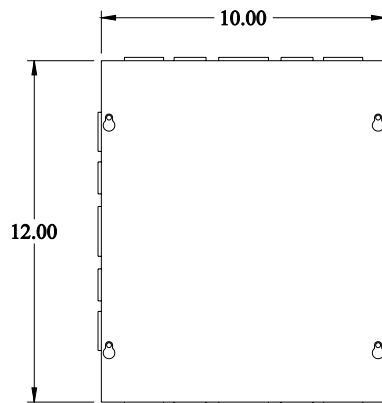

PART No. CSKO12104

for more information visit

www.hammfg.com

Data subject to change without notice

Isometric drawing Not to Scale

TOP VIEW

ISOMETRIC VIEW

SIDE VIEW

FRONT VIEW

SIDE VIEW

BOTTOM VIEW