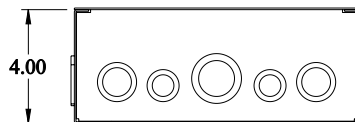

PART No. CSKO12104

for more information visit

www.hammfg.com

Data subject to change without notice

Isometric drawing Not to Scale

TOP VIEW

ISOMETRIC VIEW

SIDE VIEW

FRONT VIEW

SIDE VIEW

BOTTOM VIEW