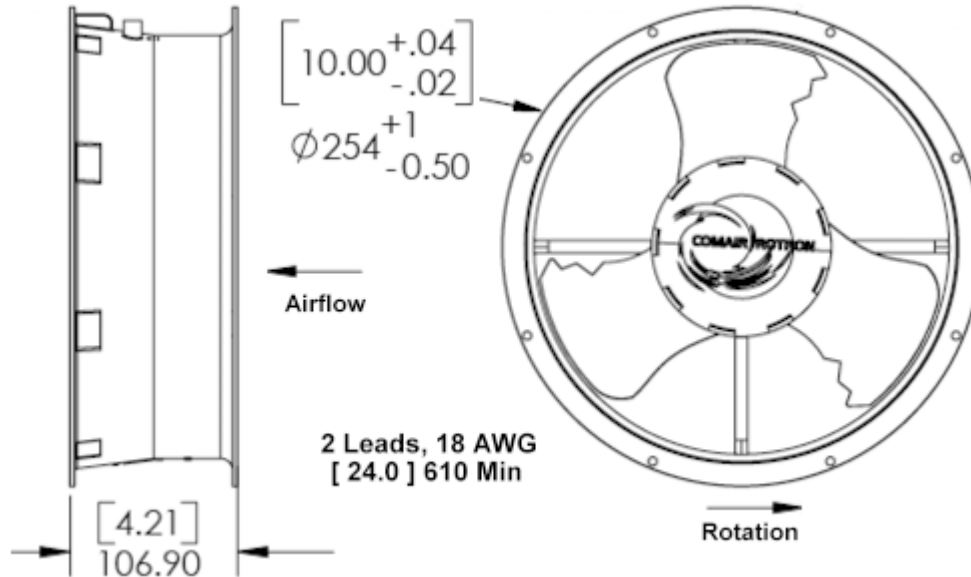

Caravel XL AC - CLE3L5 - 039306
 (Family) (Model) (Part Number)

Electrical Specifications

Rated Voltage:	230 VAC
AC Frequency:	60 Hz
Power Supply:	110.0 Watts
Line Current:	0.61 Amps
Locked Rotor Current	1.10 Amps
Nominal Speed:	2400 RPM

Mechanical Specifications

Dimensions:	10.00in x 4.21in
Weight	70.4 oz
Max Airflow @ 0 in H ₂ O	868.0 CFM
Max Pressure @ 0 CFM	0.487 in H ₂ O
Noise	60.0 dBA

Fan Performance

Comair Rotron, Inc.
 Phone: 619.651.2000
 sales@comairrotron.com

Mechanical Drawing

Options

Part Number	Model Number	Bearing Type	Fan Rotation	Termination	In-Stock (Click 'Yes' for current stock)
<input checked="" type="radio"/> 039306	CLE3L5	Ball	Normal	24 in min 18 AWG Leads	No
<input type="radio"/> 039203	CLE3T5	Ball	Normal	Solder Terminals	No