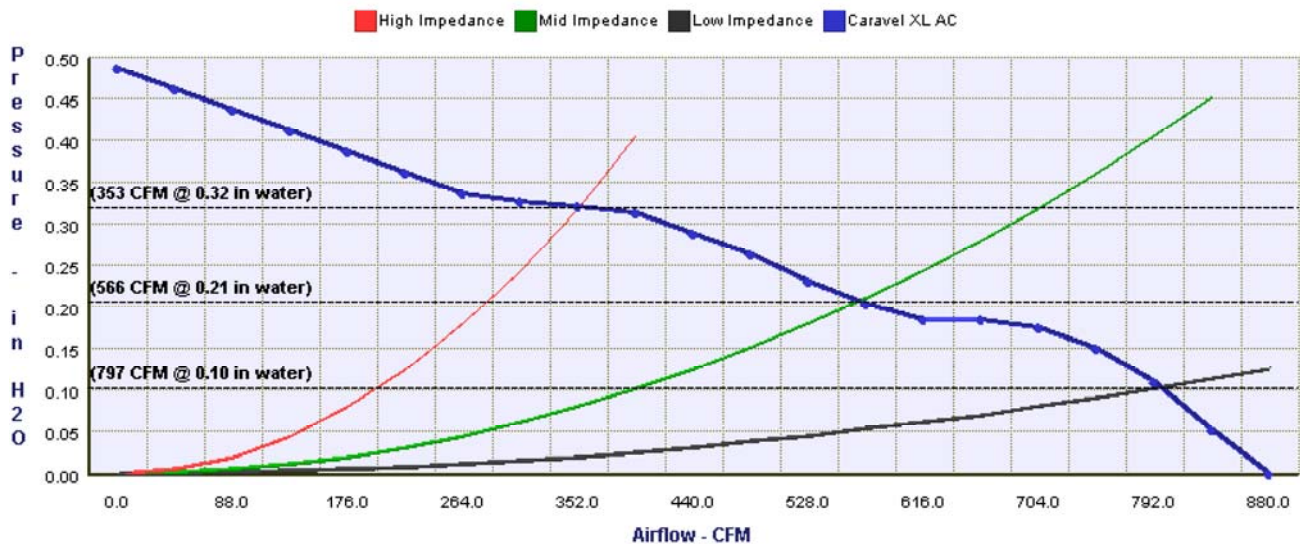

Caravel XL AC - CLE3L5 - 039306
 (Family) (Model) (Part Number)

Electrical Specifications

Rated Voltage:	230 VAC
AC Frequency:	60 Hz
Power Supply:	110.0 Watts
Line Current:	0.61 Amps
Locked Rotor Current	1.10 Amps
Nominal Speed:	2400 RPM

Mechanical Specifications

Dimensions:	10.00in x 4.21in
Weight	70.4 oz
Max Airflow @ 0 in H ₂ O	868.0 CFM
Max Pressure @ 0 CFM	0.487 in H ₂ O
Noise	60.0 dBA

Fan Performance

Comair Rotron, Inc.
 Phone: 619.651.2000
 sales@comairrotron.com