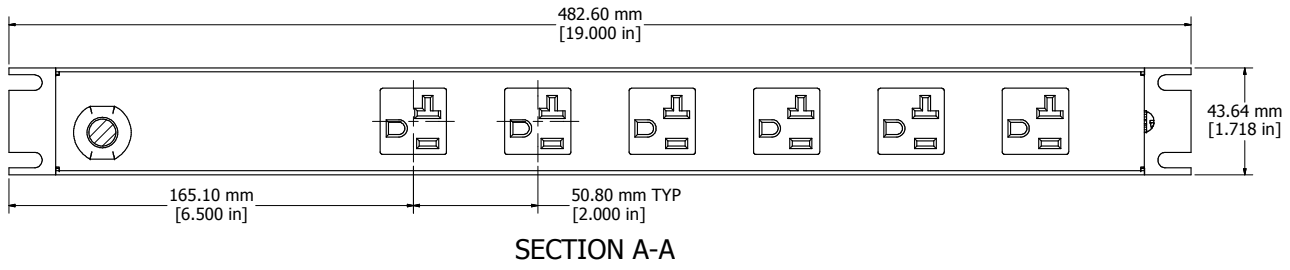

ISOMETRIC VIEW

SECTION A-A

1589T6F1BKRR
Finish - Front - Black Painted Steel
Back - Black Painted Steel
Rated - 125 VAC, 60 Hz, 20 Amps
Approvals - CSA Certified Standards C22.2 (No. 21-95, 42-99)
- UL Recognized Standard UL1363
Cord Length
1589T6F1BKRR - 6' Foot Power Cord (NEMA 5-20P)
1589T6G1BKRR - 15' Foot Power Cord (NEMA 5-20P)