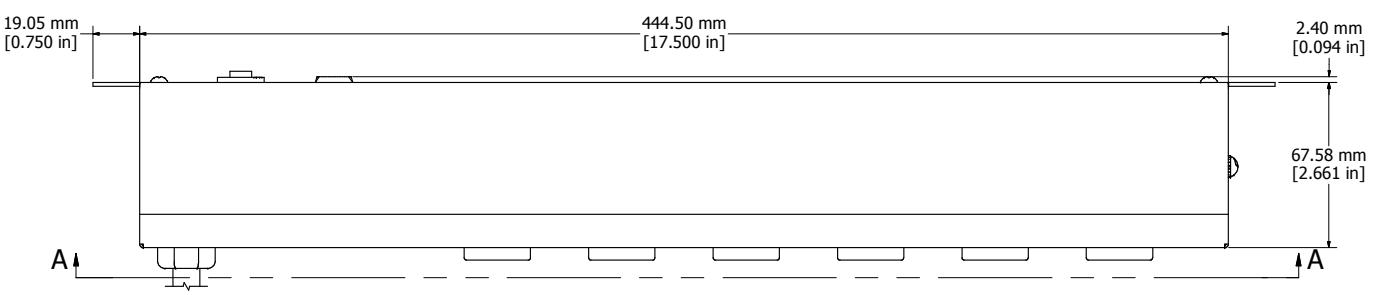

ISOMETRIC VIEW

SECTION A-A

1589T6F1BKRR
Finish - Front - Black Painted Steel
Back - Black Painted Steel
Rated - 125 VAC, 60 Hz, 20 Amps
Approvals - CSA Certified Standards C22.2 (No. 21-95, 42-99)
- UL Recognized Standard UL1363
Cord Length
1589T6F1BKRR - 6' Foot Power Cord (NEMA 5-20P)
1589T6G1BKRR - 15' Foot Power Cord (NEMA 5-20P)