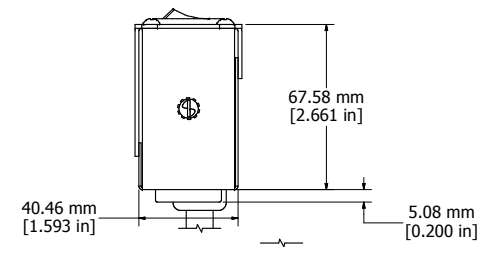

ISOMETRIC VIEW

SECTION A-A

1589T6F1BKRR
Finish - Front - Black Painted Steel
Back - Black Painted Steel
Rated - 125 VAC, 60 Hz, 20 Amps
Approvals - CSA Certified Standards C22.2 (No. 21-95, 42-99)
- UL Recognized Standard UL1363
Cord Length
1589T6F1BKRR - 6' Foot Power Cord (NEMA 5-20P)
1589T6G1BKRR - 15' Foot Power Cord (NEMA 5-20P)