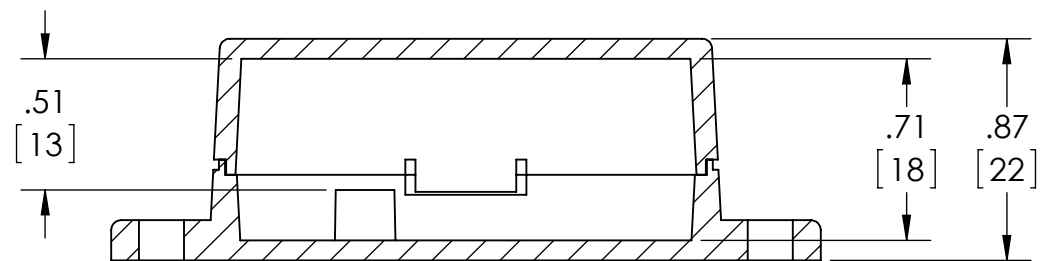

PART NAME

SNAP UTILITY BOX

PART No.

CU-18420-B CU-18420-W

REVISION DATE

10-7-14

MATERIAL:  
ABS UL94-HB

COLOR:  
BLACK OR WHITE

DIMENSIONS IN INCH[MM]

DRAWING FOR REFERENCE