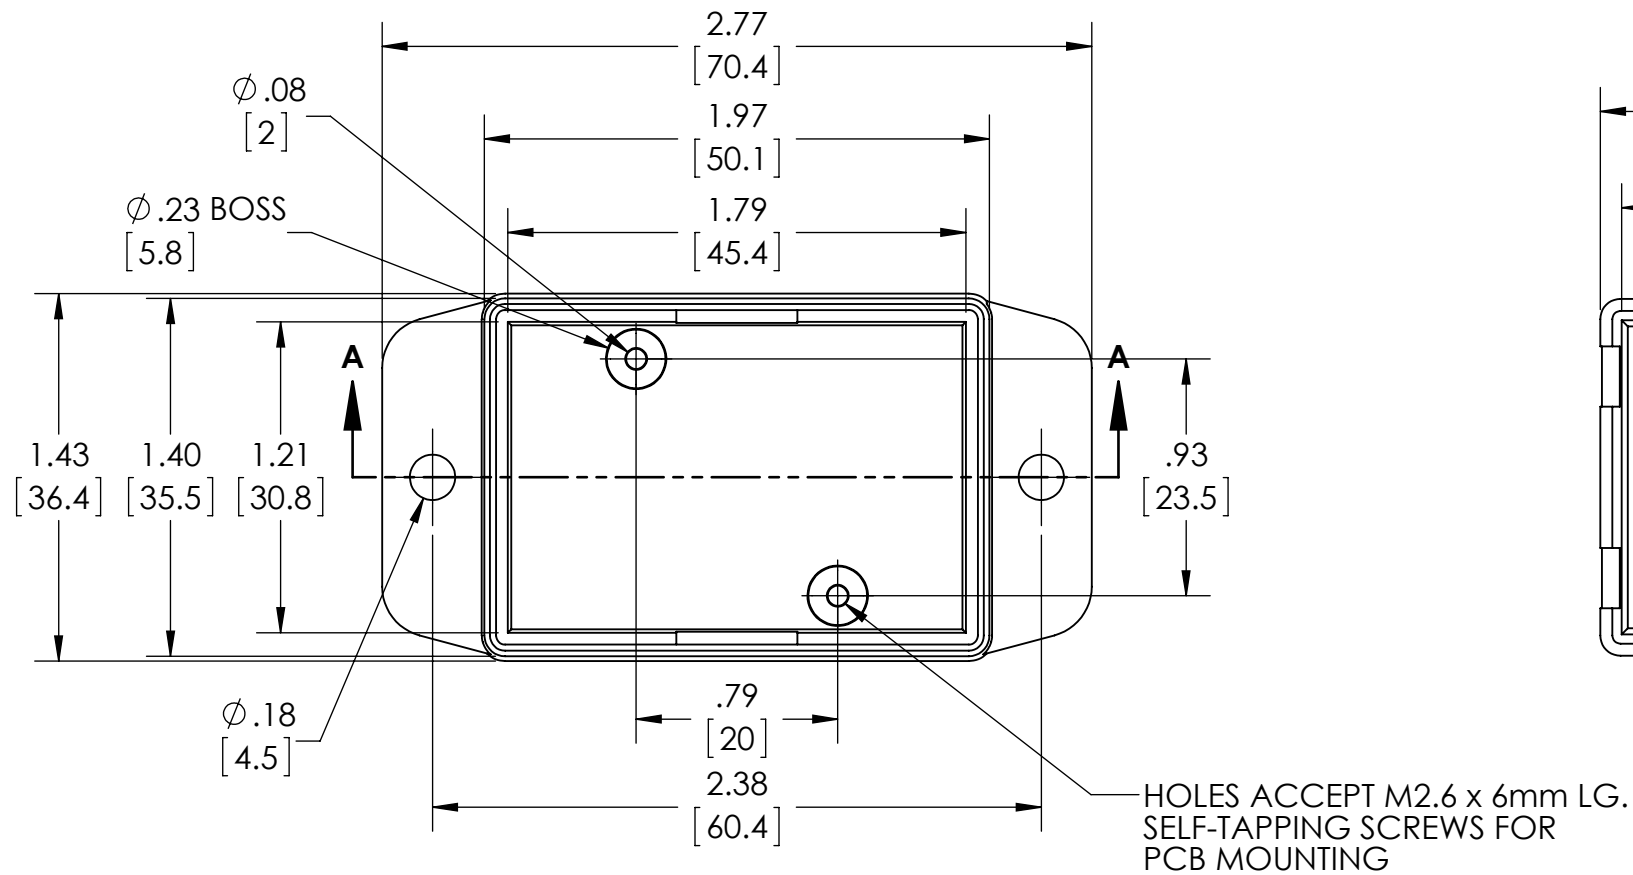

PART NAME

SNAP UTILITY BOX

PART No.

CU-18420-B CU-18420-W

REVISION DATE

10-7-14

MATERIAL:  
ABS UL94-HB

COLOR:  
BLACK OR WHITE

DIMENSIONS IN INCH[MM]

DRAWING FOR REFERENCE