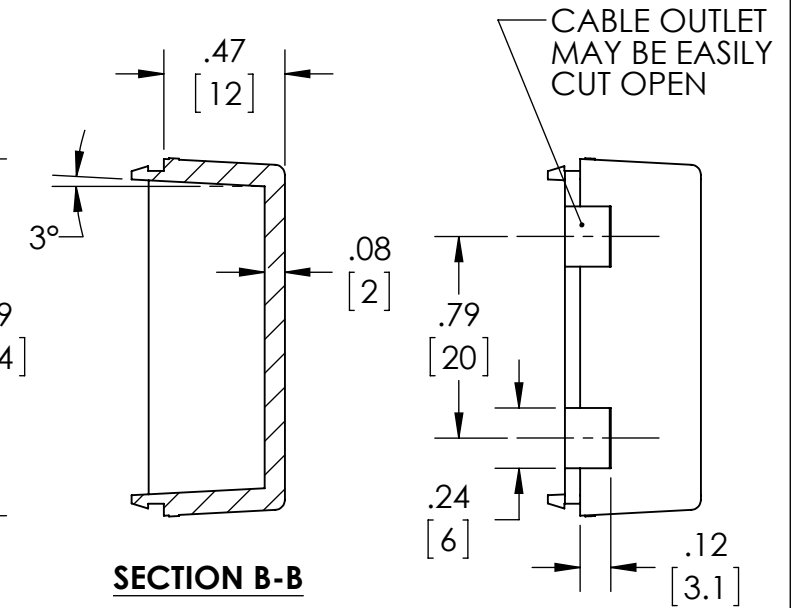

PART NAME

SNAP UTILITY BOX

PART No.

CU-18420-B CU-18420-W

REVISION DATE

10-7-14

MATERIAL:  
ABS UL94-HB

COLOR:  
BLACK OR WHITE

DIMENSIONS IN INCH[MM]

DRAWING FOR REFERENCE