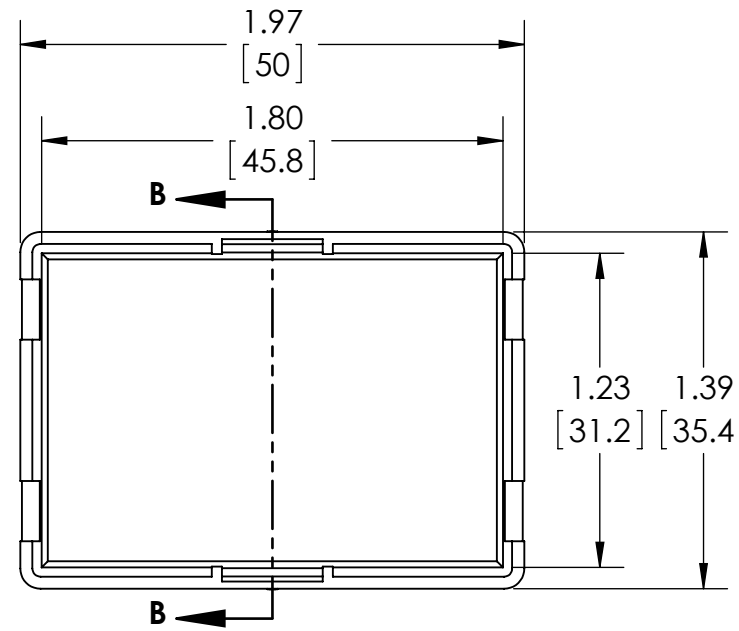

PART NAME

SNAP UTILITY BOX

PART No.

CU-18420-B CU-18420-W

REVISION DATE

10-7-14

MATERIAL:  
ABS UL94-HB

COLOR:  
BLACK OR WHITE

DIMENSIONS IN INCH[MM]

DRAWING FOR REFERENCE