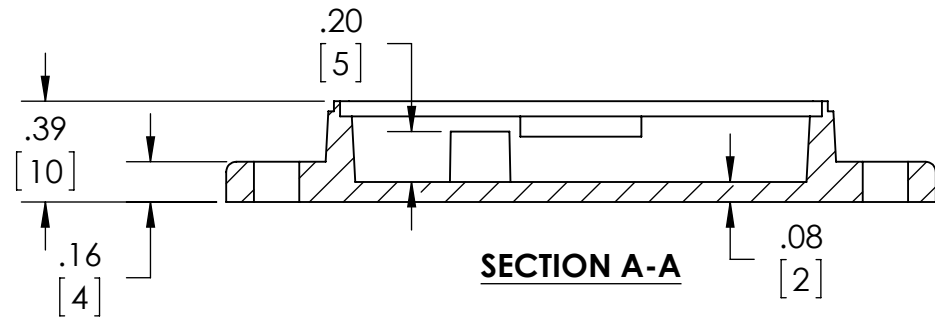

PART NAME

SNAP UTILITY BOX

PART No.

CU-18420-B CU-18420-W

REVISION DATE

10-7-14

MATERIAL:  
ABS UL94-HB

COLOR:  
BLACK OR WHITE

DIMENSIONS IN INCH[MM]

DRAWING FOR REFERENCE