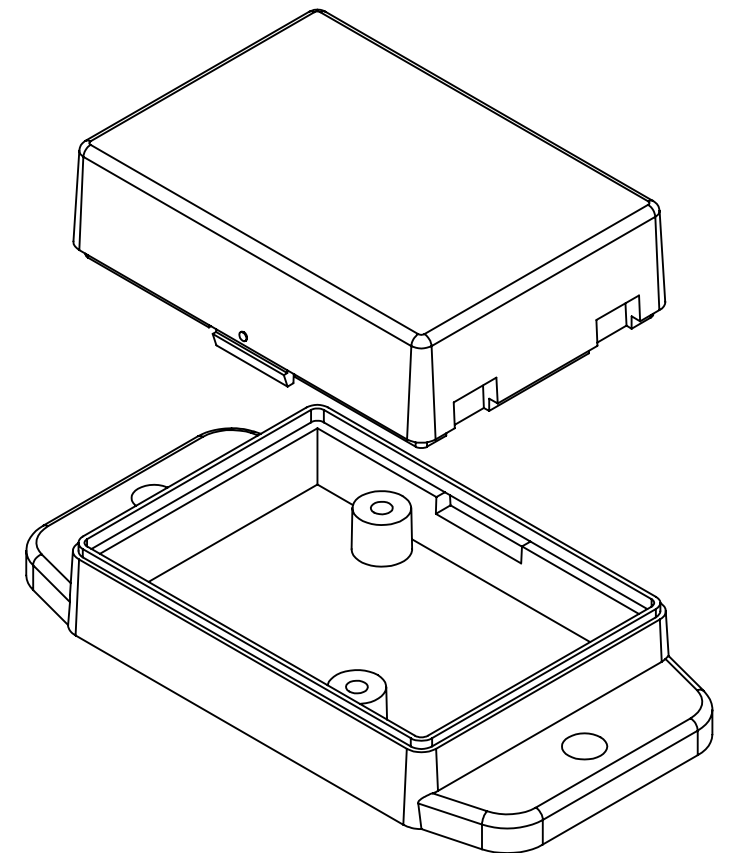

PART NAME

SNAP UTILITY BOX

PART No.

CU-18420-B CU-18420-W

REVISION DATE

10-7-14

MATERIAL:  
ABS UL94-HB

COLOR:  
BLACK OR WHITE

DIMENSIONS IN INCH[MM]

DRAWING FOR REFERENCE