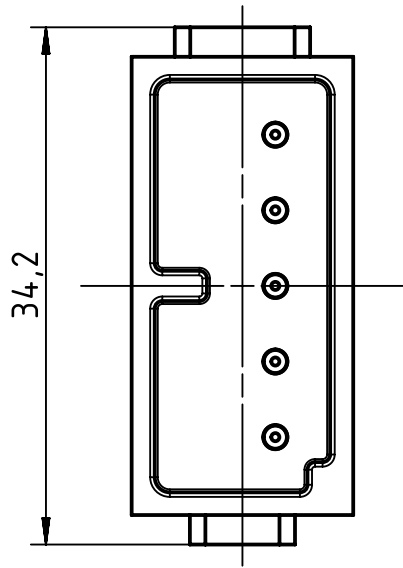

1 2 3 4 5 6

A

B

C

D

	All Dimensions in mm Original Size DIN A4		Scale 2:1	Free size tol.		Ref. Sub.	
		All rights reserved	Created by MOELLERLI	Inspected by BEISCHER	Standardisation RUETERA	Date 2018-01-19	State Final Release
Department EL PD - DE		Title Han-Modular SP PL DM2				Doc-Key / ECM-Nr. 100714776/UGD/001/E 500000130219	
HARTING Electric GmbH & Co. KG D-32339 Espelkamp		Type TB	Number 09 80 000 0100			Rev. E	Page 1/1