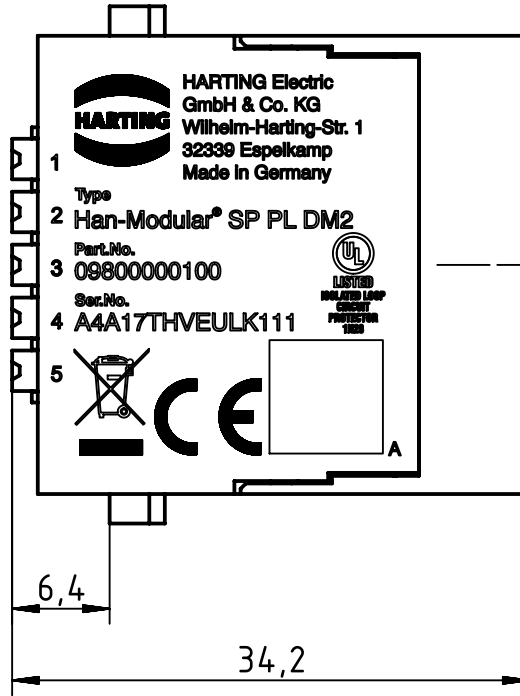

1 2 3 4 5 6

A

B

C

D

	All Dimensions in mm Original Size DIN A4		Scale 2:1	Free size tol.		Ref. Sub.	
		All rights reserved	Created by MOELLERLI	Inspected by BEISCHER	Standardisation RUETERA	Date 2018-01-19	State Final Release
Department EL PD - DE		Title Han-Modular SP PL DM2				Doc-Key / ECM-Nr. 100714776/UGD/001/E 500000130219	
HARTING Electric GmbH & Co. KG D-32339 Espelkamp		Type TB	Number 09 80 000 0100			Rev. E	Page 1/1