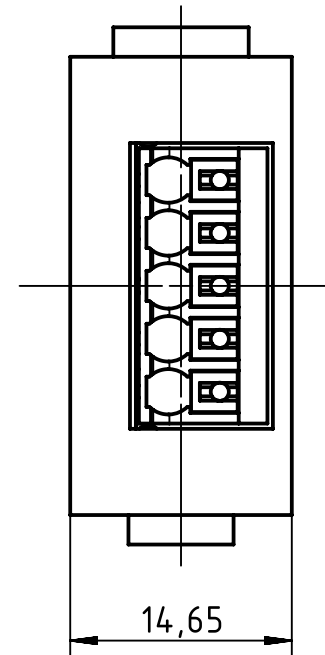

1 2 3 4 5 6

A

B

C

D

	All Dimensions in mm Original Size DIN A4		Scale 2:1	Free size tol.		Ref. Sub.	
		All rights reserved	Created by MOELLERLI	Inspected by BEISCHER	Standardisation RUETERA	Date 2018-01-19	State Final Release
Department EL PD - DE		Title Han-Modular SP PL DM2				Doc-Key / ECM-Nr. 100714776/UGD/001/E 500000130219	
HARTING Electric GmbH & Co. KG D-32339 Espelkamp		Type TB	Number 09 80 000 0100			Rev. E	Page 1/1