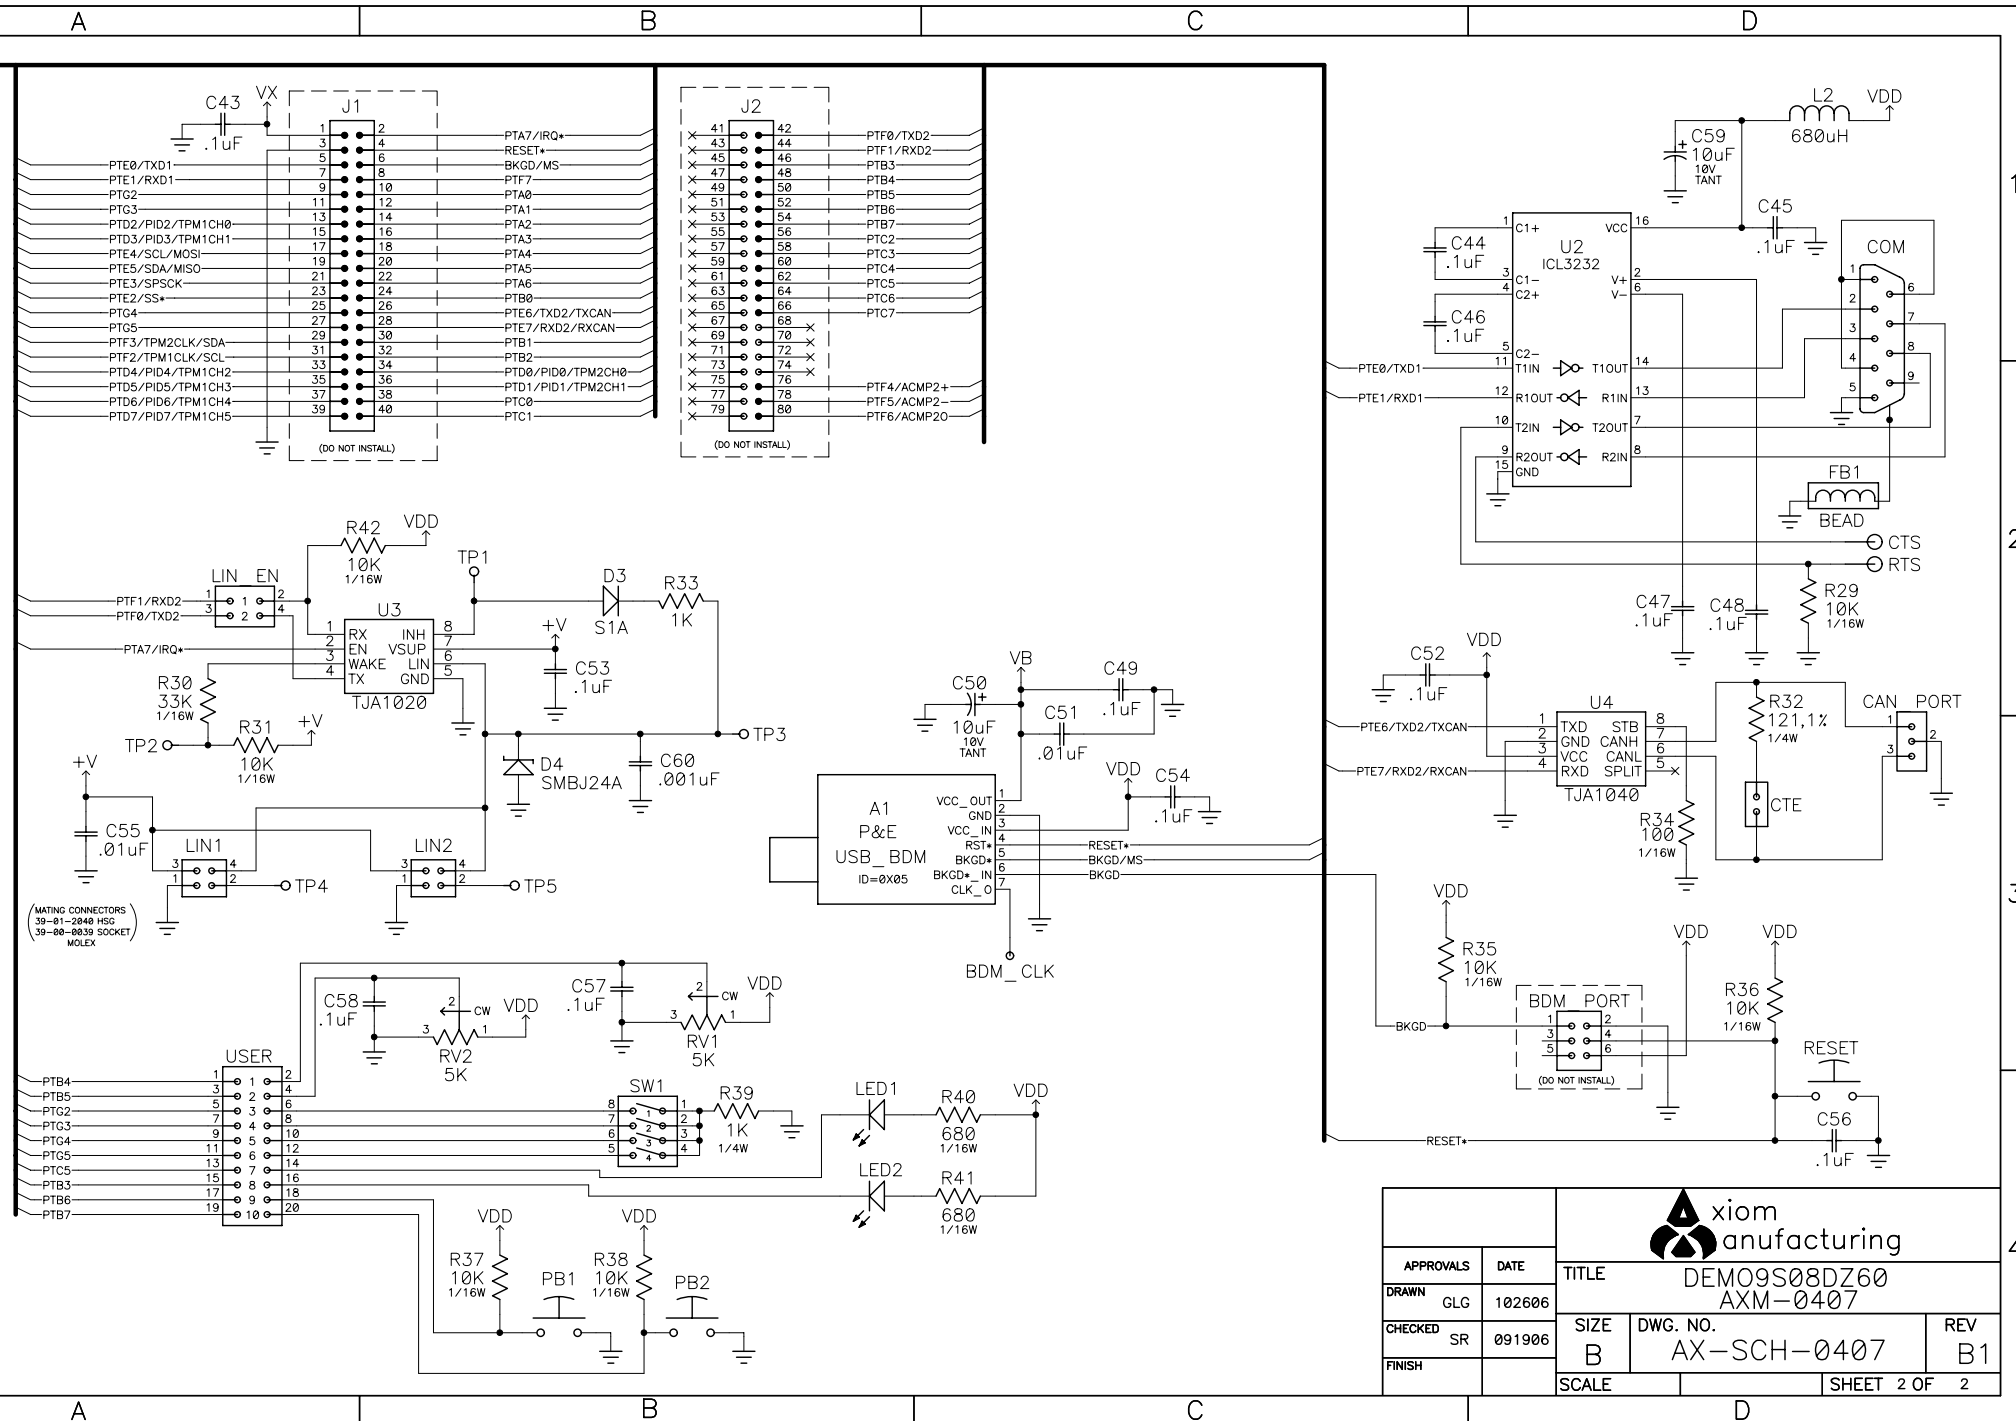

APPROVALS		DATE	TITLE	
DRAWN	GLG	102606	DEM09S08DZ60 AXM-0407	
CHECKED	SR	091906	SIZE	DWG. NO.
FINISH			B	AX-SCH-0407
			SCALE	REV
				B1
			SHEET 1 OF	2

SHEET 1

APPROVALS		DATE	TITLE	
DRAWN		GLG	DEMOS08DZ60	
CHECKED		SR	AXM-0407	
FINISH		091906	SIZE	REV
			B	B1
			SCALE	SHEET 2 OF 2

xiom
manufacturing

DEMOS08DZ60
AXM-0407

SIZE B DWG. NO. AX-SCH-0407 REV B1

SCALE SHEET 2 OF 2