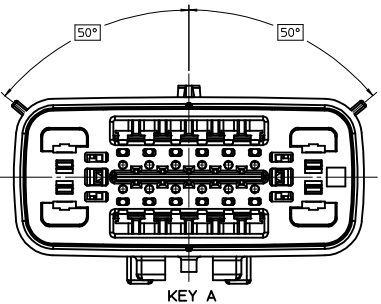

SHEET DESCRIPTION
KEY CONFIGURATIONS

ENTER DESCRIPTION EC NO: UAU2015-0154 DRAWN: PROFF ITT 2014/07/25 CHKD: WANSI, AMBROU 2014/07/25 APPR: VKOSHY 2014/07/25	QUALITY SYMBOLS ▽=0 ▽=0 ▽=0	GENERAL TOLERANCES (UNLESS SPECIFIED) mm INCH 4 PLACES ± --- ± --- 3 PLACES ± --- ± --- 2 PLACES ± 0.10 ± --- 1 PLACE ± 0.3 ± --- 0 PLACE ± ±	DIMENSION STYLE MM ONLY	SCALE 3:1	DESIGN UNITS METRIC	THIRD ANGLE PROJECTION	
	DRAWN BY JWESLEY	DATE 06-16-02	CHECKED BY DGRIFITHS	DATE 07-09-02	TITLE MX150 16 WAY HYBRID BLADE SEALED ASSEMBLY		
	APPROVED BY VKOSHY	DATE 2013/05/16	MATERIAL NO. SEE NOTE 2a.			DOCUMENT NO. SD-34986-8001	SHEET NO. 3 OF 5
	DRAFT WHERE APPLICABLE MUST REMAIN WITHIN DIMENSIONS			THIS DRAWING CONTAINS INFORMATION THAT IS PROPRIETARY TO MOLEX INCORPORATED AND SHOULD NOT BE USED WITHOUT WRITTEN PERMISSION