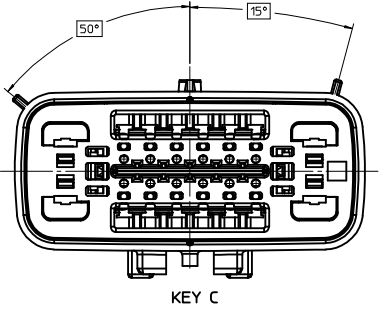

SHEET DESCRIPTION
KEY CONFIGURATIONS

ENTER DESCRIPTION EC NO: UAU2015-0154 DRAWN: PROFF ITT 2014/07/25 CHKD: WANSI, AMBROU 2014/07/25 APPR: VKOSHY 2014/07/25	QUALITY SYMBOLS ▽=0 ▽=0 ▽=0	GENERAL TOLERANCES (UNLESS SPECIFIED) mm INCH 4 PLACES ± --- ± --- 3 PLACES ± --- ± --- 2 PLACES ± 0.10 ± --- 1 PLACE ± 0.3 ± --- 0 PLACE ± ±	DIMENSION STYLE MM ONLY	SCALE 3:1	DESIGN UNITS METRIC	THIRD ANGLE PROJECTION	
	DRAWN BY JWESLEY	DATE 06-16-02	CHECKED BY DGRIFITHS	DATE 07-09-02	TITLE MX150 16 WAY HYBRID BLADE SEALED ASSEMBLY		
	APPROVED BY VKOSHY	DATE 2013/05/16	MATERIAL NO. SEE NOTE 2a.			DOCUMENT NO. SD-34986-8001	SHEET NO. 3 OF 5
	DRAFT WHERE APPLICABLE MUST REMAIN WITHIN DIMENSIONS			THIS DRAWING CONTAINS INFORMATION THAT IS PROPRIETARY TO MOLEX INCORPORATED AND SHOULD NOT BE USED WITHOUT WRITTEN PERMISSION