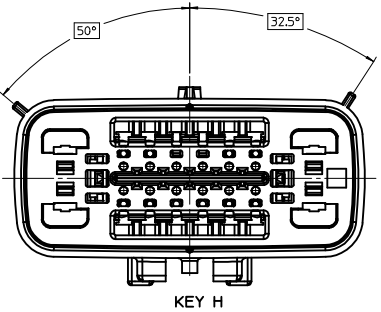

SHEET DESCRIPTION
KEY CONFIGURATIONS

ENTER DESCRIPTION EC NO: UAU2015-0154 DRAWN: PROFF ITT 2014/07/25 CHKD: WANSI, AMBROU 2014/07/25 APPR: VKOSHY 2014/07/25	QUALITY SYMBOLS ▽=0 ▽=0 ▽=0	GENERAL TOLERANCES (UNLESS SPECIFIED) mm INCH 4 PLACES ± --- ± --- 3 PLACES ± --- ± --- 2 PLACES ± 0.10 ± --- 1 PLACE ± 0.3 ± --- 0 PLACE ± ±	DIMENSION STYLE MM ONLY	SCALE 3:1	DESIGN UNITS METRIC	THIRD ANGLE PROJECTION	
	DRAWN BY JWESLEY	DATE 06-16-02	CHECKED BY DGRIFITHS	DATE 07-09-02	TITLE MX150 16 WAY HYBRID BLADE SEALED ASSEMBLY		
	APPROVED BY VKOSHY	DATE 2013/05/16	MATERIAL NO. SEE NOTE 2a.			DOCUMENT NO. SD-34986-8001	SHEET NO. 3 OF 5
	DRAFT WHERE APPLICABLE MUST REMAIN WITHIN DIMENSIONS			THIS DRAWING CONTAINS INFORMATION THAT IS PROPRIETARY TO MOLEX INCORPORATED AND SHOULD NOT BE USED WITHOUT WRITTEN PERMISSION