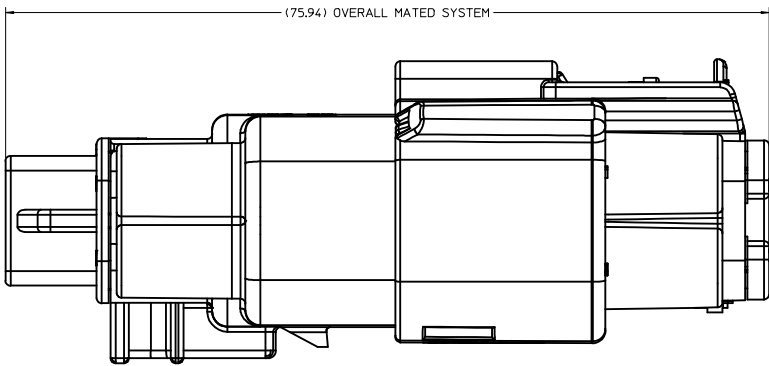

SHEET DESCRIPTION
SYSTEM PACKAGING

ENTER DESCRIPTION EC NO: UA12015-0154 DRAWN BY: DRWINAPROFF ITT 2014/07/25 CHECKED BY: CHYKOWANSLAMBOU 2014/07/25 APPR: VKOSHY 2014/07/25	QUALITY SYMBOLS ∇=0 ∇=0 ∇=0	GENERAL TOLERANCES (UNLESS SPECIFIED)		DIMENSION STYLE MM ONLY		SCALE 3:1	DESIGN UNITS METRIC	THIRD ANGLE PROJECTION	
		mm	INCH	DRAWN BY	DATE	TITLE MX150 16 WAY HYBRID BLADE SEALED ASSEMBLY			
		4 PLACES ± --- ± ---		JWESLEY	06-16-02	moxlex			
		3 PLACES ± --- ± ---		CHECKED BY	DATE	DOCUMENT NO. SD-34986-8001			
		2 PLACES ± 0.10 ± ---		DGRIFFFITHS	07-09-02	SHEET NO. 5 OF 5			
		1 PLACE ± 0.3 ± ---		APPROVED BY	DATE	THIS DRAWING CONTAINS INFORMATION THAT IS PROPRIETARY TO MOLEX INCORPORATED AND SHOULD NOT BE USED WITHOUT WRITTEN PERMISSION			
		0 PLACE ± ±		VKOSHY	2013/05/16				
		ANGULAR ± 3 °		MATERIAL NO. SEE NOTE 2a.					
		DRAFT WHERE APPLICABLE MUST REMAIN WITHIN DIMENSIONS		SIZE A 1