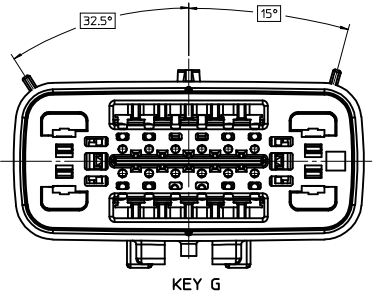

SHEET DESCRIPTION
KEY CONFIGURATIONS

ENTER DESCRIPTION EC NO: UAU2015-0154 DRAWN: PROFF ITT 2014/07/25 CHKD: WANSI, AMBROU 2014/07/25 APPR: VKOSHY 2014/07/25	QUALITY SYMBOLS ▽=0 ▽=0 ▽=0	GENERAL TOLERANCES (UNLESS SPECIFIED) mm INCH 4 PLACES ± --- ± --- 3 PLACES ± --- ± --- 2 PLACES ± 0.10 ± --- 1 PLACE ± 0.3 ± --- 0 PLACE ± ±	DIMENSION STYLE MM ONLY	SCALE 3:1	DESIGN UNITS METRIC	THIRD ANGLE PROJECTION	
	DRAWN BY JWESLEY	DATE 06-16-02	CHECKED BY DGRIFITHS	DATE 07-09-02	TITLE MX150 16 WAY HYBRID BLADE SEALED ASSEMBLY		
	APPROVED BY VKOSHY	DATE 2013/05/16	MATERIAL NO. SEE NOTE 2a.			DOCUMENT NO. SD-34986-8001	SHEET NO. 3 OF 5
	DRAFT WHERE APPLICABLE MUST REMAIN WITHIN DIMENSIONS			THIS DRAWING CONTAINS INFORMATION THAT IS PROPRIETARY TO MOLEX INCORPORATED AND SHOULD NOT BE USED WITHOUT WRITTEN PERMISSION