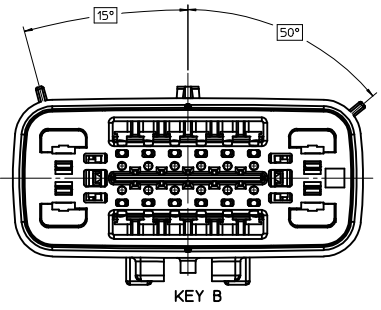

SHEET DESCRIPTION
KEY CONFIGURATIONS

ENTER DESCRIPTION EC NO: UAU2015-0154 DRAWN: PROFF ITT 2014/07/25 CHKD: WANSI, AMBROU 2014/07/25 APPR: VKOSHY 2014/07/25	QUALITY SYMBOLS ▽=0 ▽=0 ▽=0	GENERAL TOLERANCES (UNLESS SPECIFIED) mm INCH 4 PLACES ± --- ± --- 3 PLACES ± --- ± --- 2 PLACES ± 0.10 ± --- 1 PLACE ± 0.3 ± --- 0 PLACE ± ±	DIMENSION STYLE MM ONLY	SCALE 3:1	DESIGN UNITS METRIC	THIRD ANGLE PROJECTION	
	DRAWN BY JWESLEY	DATE 06-16-02	CHECKED BY DGRIFITHS	DATE 07-09-02	TITLE MX150 16 WAY HYBRID BLADE SEALED ASSEMBLY		
	APPROVED BY VKOSHY	DATE 2013/05/16	MATERIAL NO. SEE NOTE 2a.			DOCUMENT NO. SD-34986-8001	SHEET NO. 3 OF 5
	DRAFT WHERE APPLICABLE MUST REMAIN WITHIN DIMENSIONS			THIS DRAWING CONTAINS INFORMATION THAT IS PROPRIETARY TO MOLEX INCORPORATED AND SHOULD NOT BE USED WITHOUT WRITTEN PERMISSION