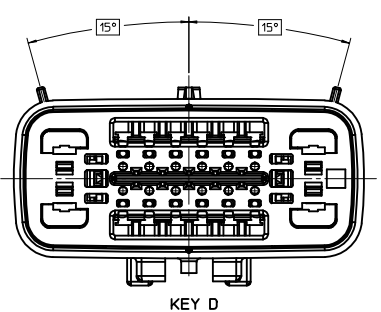

SHEET DESCRIPTION
KEY CONFIGURATIONS

ENTER DESCRIPTION EC NO: UAU2015-0154 DRAWN: PROFF ITT 2014/07/25 CHKD: WANSI, AMBROU 2014/07/25 APPR: VKOSHY 2014/07/25	QUALITY SYMBOLS ▽=0 ▽=0 ▽=0	GENERAL TOLERANCES (UNLESS SPECIFIED) mm INCH 4 PLACES ± --- ± --- 3 PLACES ± --- ± --- 2 PLACES ± 0.10 ± --- 1 PLACE ± 0.3 ± --- 0 PLACE ± ±	DIMENSION STYLE MM ONLY	SCALE 3:1	DESIGN UNITS METRIC	THIRD ANGLE PROJECTION	
	DRAWN BY JWESLEY	DATE 06-16-02	CHECKED BY DGRIFITHS	DATE 07-09-02	TITLE MX150 16 WAY HYBRID BLADE SEALED ASSEMBLY		
	APPROVED BY VKOSHY	DATE 2013/05/16	MATERIAL NO. SEE NOTE 2a.			DOCUMENT NO. SD-34986-8001	SHEET NO. 3 OF 5
	DRAFT WHERE APPLICABLE MUST REMAIN WITHIN DIMENSIONS			THIS DRAWING CONTAINS INFORMATION THAT IS PROPRIETARY TO MOLEX INCORPORATED AND SHOULD NOT BE USED WITHOUT WRITTEN PERMISSION