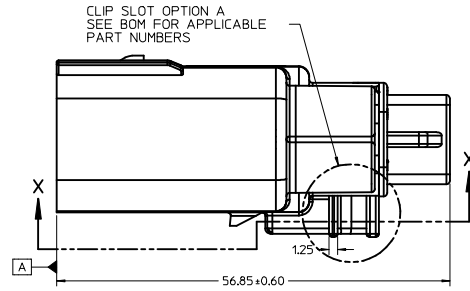

SHEET DESCRIPTION

BLADE SEALED ASSEMBLY

CLIP SLOT OPTION B
SEE BOM FOR APPLICABLE
PART NUMBERS