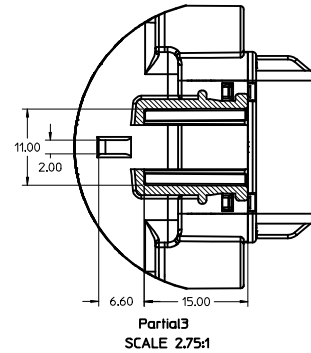

SHEET DESCRIPTION

BLADE SEALED ASSEMBLY

SHORTING BAR (SB) CIRCUITS ARE IDENTIFIED BY THE GROMMET CAP OPENING FEATURE SHOWN ABOVE.
DETAIL 1
SCALE 15:1

CLIP SLOT OPTION B
SEE BOM FOR APPLICABLE
PART NUMBERS