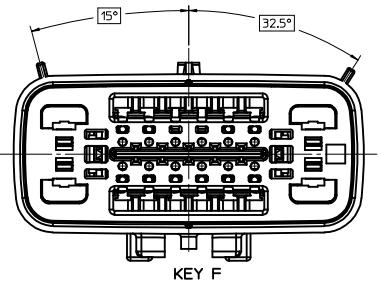

SHEET DESCRIPTION
KEY CONFIGURATIONS

ENTER DESCRIPTION EC NO: UAU2015-0154 DRAWN: PROFF ITT 2014/07/25 CHKD: WANSI, AMBROU 2014/07/25 APPR: VKOSHY 2014/07/25	QUALITY SYMBOLS ▽=0 ▽=0 ▽=0	GENERAL TOLERANCES (UNLESS SPECIFIED) mm INCH 4 PLACES ± --- ± --- 3 PLACES ± --- ± --- 2 PLACES ± 0.10 ± --- 1 PLACE ± 0.3 ± --- 0 PLACE ± ±	DIMENSION STYLE MM ONLY	SCALE 3:1	DESIGN UNITS METRIC	THIRD ANGLE PROJECTION	
	DRAWN BY JWESLEY	DATE 06-16-02	CHECKED BY DGRIFITHS	DATE 07-09-02	TITLE MX150 16 WAY HYBRID BLADE SEALED ASSEMBLY		
	APPROVED BY VKOSHY	DATE 2013/05/16	MATERIAL NO. SEE NOTE 2a.			DOCUMENT NO. SD-34986-8001	SHEET NO. 3 OF 5
	DRAFT WHERE APPLICABLE MUST REMAIN WITHIN DIMENSIONS			THIS DRAWING CONTAINS INFORMATION THAT IS PROPRIETARY TO MOLEX INCORPORATED AND SHOULD NOT BE USED WITHOUT WRITTEN PERMISSION