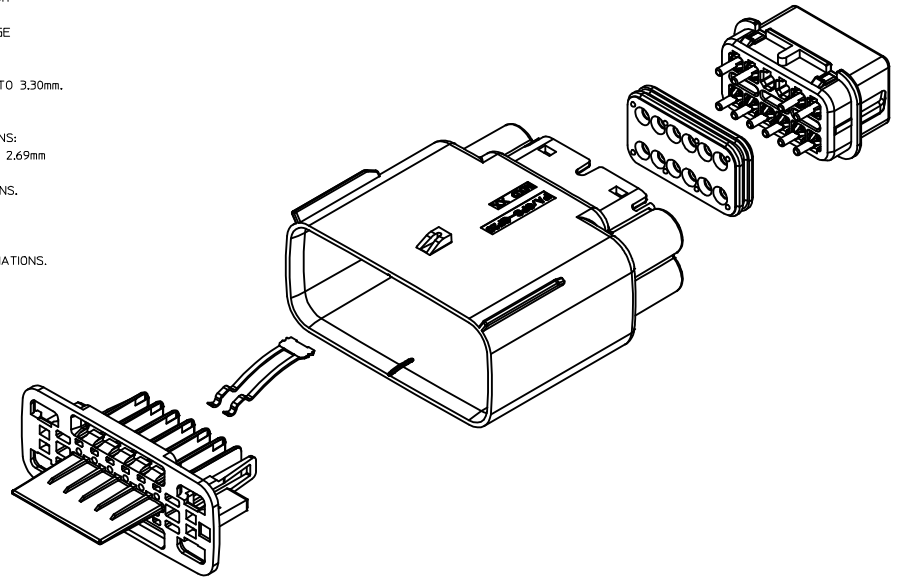

2. DESIGN - MATERIALS:
- a. SEE BOM TABLE IN SD-34986-8002
3. DESIGN - GEOMETRY:
- a. THE 3-D CAD DATA IS BASIC (WITHOUT TOLERANCE) AND MASTER FOR THIS PART WITH THE EXCEPTION OF UNDERLINED DIMENSIONS. DIMENSIONAL INFORMATION NOT SHOWN ON THIS DRAWING IS DEFINED BY THE DATA FILE AT ITS LATEST REVISION.
- b. GEOMETRIC DIMENSIONS AND TOLERANCES PER ASME Y14.5M-2009
- c. EDGES AND UNDIMENSIONED DETAILS PER ISO13715
- d. CORNERS SHOWN AS SHARP TO BE R 0.2 MAX.
- e. LETTERING SHALL BE 0.15 MAX RAISED IN 0.25 MAX RECESS PAD. THIS INCLUDES RECYCLING CODE, CAVITY ID, VENDOR IDENTIFICATION, AND CUSTOMER MATERIAL NUMBER.
- f. VISUAL DEFECTS SHALL MEET COSMETIC STANDARD PS-45499-002 (Class B).
- g. LASER MARKING:
1. PART NUMBER
  2. DAY OF THE YEAR
  3. SHIFT
  4. YEAR
12. FOR ADDITIONAL INFORMATION SEE SECTION 5 UNDER PROCEDURES IN ES-34735-008.

TYCO 2.8mm CABLE SEAL TERMINAL	
FORD P/N MALE BLADE	GRIP SIZE
3F2T-14421-GA	12
IFIT-14421-JA	14
IFIT-14421-HA	16
IFIT-14421-GA	18
IFIT-14421-FA	20
IFIT-14421-EA	22

INSPECTION NUMBER LOG	
LAST NUMBER:	C
ADDED:	
REMOVED:	
REV	REV DESCRIPTION
	REDRAWN MOVED BOM TO SD-34986-8002

ENTER DESCRIPTION EC NO: UAU2015-0154 DRAWN BY: JMW/JTT 2014/07/25 CHECKED BY: CHKOMVANS.LAMBROU/2014/07/25 APPROVED BY: VKOSHY 2014/07/25	QUALITY SYMBOLS ▽=0 ▽=0 ▽=0	GENERAL TOLERANCES (UNLESS SPECIFIED)		DIMENSION STYLE		SCALE	DESIGN UNITS	THIRD ANGLE PROJECTION
		m	INCH	MM ONLY	1.5:1	METRIC	☒	
		4 PLACES ± --- ± ---		DRAWN BY	DATE	TITLE		
		3 PLACES ± --- ± ---		JWESLEY	06-16-02	MX150 16 WAY HYBRID BLADE SEALED ASSEMBLY		
2 PLACES ± 0.10 ± ---		CHECKED BY	DATE	molex				
1 PLACE ± 0.3 ± ---		DGRIFITHS	07-09-02	DOCUMENT NO.				
0 PLACE ± ±		APPROVED BY	DATE	SD-34986-8001				
		VKOSHY	2013/05/16	SHEET NO.				
		MATERIAL NO.		1 OF 5				
		SEE NOTE 2a.		THIS DRAWING CONTAINS INFORMATION THAT IS PROPRIETARY TO MOLEX INCORPORATED AND SHOULD NOT BE USED WITHOUT WRITTEN PERMISSION