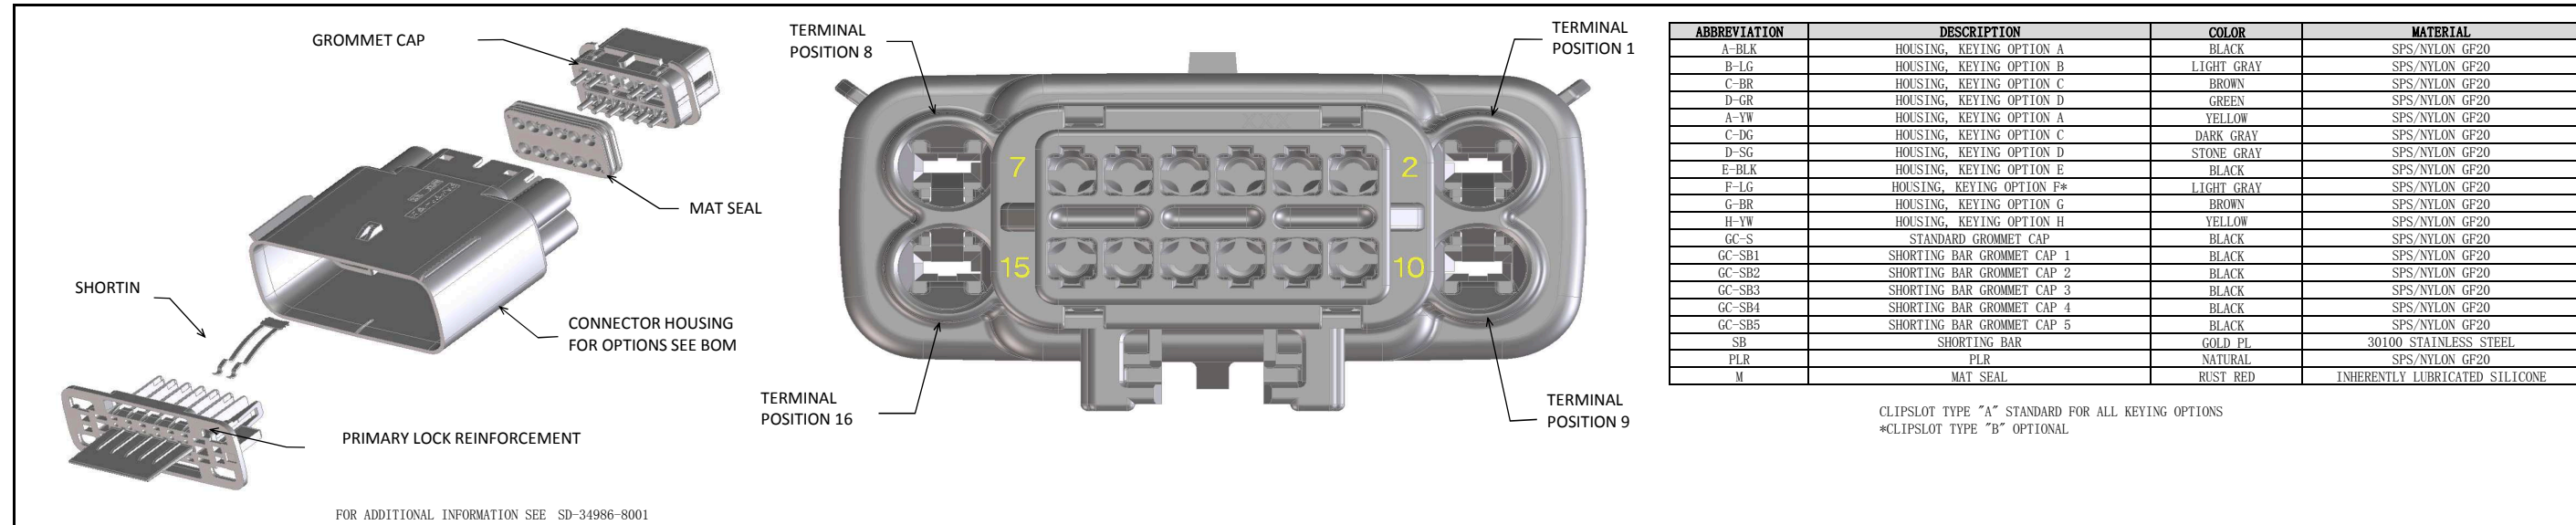

MX150 16 WAY HYBRID BLADE SEALED ASSEMBLY MAT SEAL (2.8mm CAVITIES OPEN) BOM AND PIN OUT SHEET

FOR ADDITIONAL INFORMATION SEE SD-34986-8001