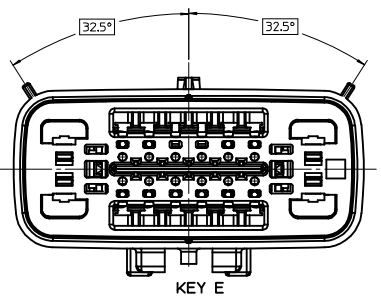

SHEET DESCRIPTION
KEY CONFIGURATIONS

ENTER DESCRIPTION EC NO: UAU2015-0154 DRAWN: PROFF ITT 2014/07/25 CHKD: WANSI, AMBROU 2014/07/25 APPR: VKOSHY 2014/07/25	QUALITY SYMBOLS ▽=0 ▽=0 ▽=0	GENERAL TOLERANCES (UNLESS SPECIFIED) mm INCH 4 PLACES ± --- ± --- 3 PLACES ± --- ± --- 2 PLACES ± 0.10 ± --- 1 PLACE ± 0.3 ± --- 0 PLACE ± ±	DIMENSION STYLE MM ONLY	SCALE 3:1	DESIGN UNITS METRIC	THIRD ANGLE PROJECTION	
	DRAWN BY JWESLEY	DATE 06-16-02	CHECKED BY DGRIFITHS	DATE 07-09-02	TITLE MX150 16 WAY HYBRID BLADE SEALED ASSEMBLY		
	APPROVED BY VKOSHY	DATE 2013/05/16	MATERIAL NO. SEE NOTE 2a.			DOCUMENT NO. SD-34986-8001	SHEET NO. 3 OF 5
	DRAFT WHERE APPLICABLE MUST REMAIN WITHIN DIMENSIONS			THIS DRAWING CONTAINS INFORMATION THAT IS PROPRIETARY TO MOLEX INCORPORATED AND SHOULD NOT BE USED WITHOUT WRITTEN PERMISSION