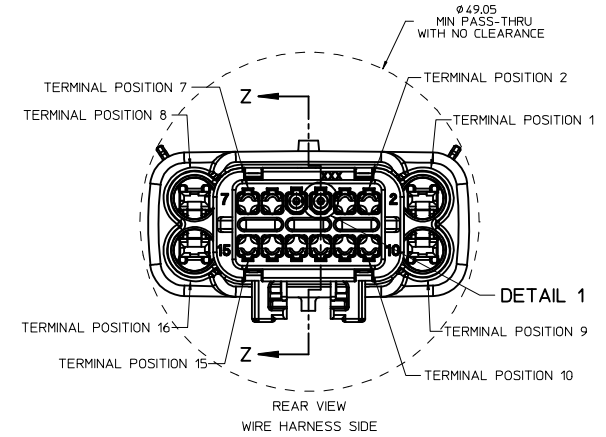

ENTER DESCRIPTION IEC NO: UAU2015-0154 DRAWN/PROFIT: 2014/07/25 CHKD/ANSL/AMROU: 2014/07/25 APPR: VKOSHY, 2014/07/25	QUALITY SYMBOLS ▽=0 ▽=0 ▽=0	GENERAL TOLERANCES (UNLESS SPECIFIED)		DIMENSION STYLE MM ONLY	SCALE 2.5:1	DESIGN UNITS METRIC	THIRD ANGLE PROJECTION		
		4 PLACES ± --- ± ---	3 PLACES ± --- ± ---	2 PLACES ± 0.10 ± ---	1 PLACE ± 0.3 ± ---	0 PLACE ± ±	DRAWN BY JWESLEY	DATE 06-16-02	TITLE MX150 16 WAY HYBRID BLADE SEALED ASSEMBLY
		ANGULAR ± 3 °		DRAFT WHERE APPLICABLE MUST REMAIN WITHIN DIMENSIONS		APPROVED BY VKOSHY	DATE 2013/05/16	MATERIAL NO. SEE NOTE 2a.	DOCUMENT NO. SD-34986-8001
		SIZE 1		THIS DRAWING CONTAINS INFORMATION THAT IS PROPRIETARY TO MOLEX INCORPORATED AND SHOULD NOT BE USED WITHOUT WRITTEN PERMISSION		SHEET NO. 2 OF 5			

SHEET DESCRIPTION

BLADE SEALED ASSEMBLY

SHORTING BAR (SB) CIRCUITS ARE IDENTIFIED BY THE GROMMET CAP OPENING FEATURE SHOWN ABOVE.
DETAIL 1
SCALE 15:1

CLIP SLOT OPTION B
SEE BOM FOR APPLICABLE
PART NUMBERS