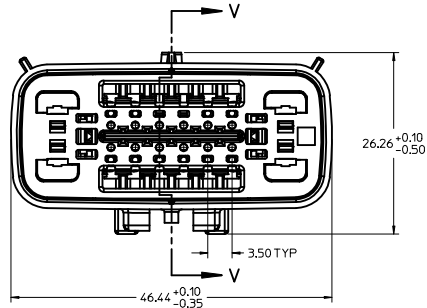

SHORTING BAR GROMMET CAP 4 - ALL OPEN 2.8mm CAVITIES

SHORTING BAR GROMMET CAP 4 - BLOCKED 2.8mm CAVITIES

SHORTING BAR GROMMET CAP 5 - ALL OPEN 2.8mm CAVITIES

SHORTING BAR GROMMET CAP 5 - BLOCKED 2.8mm CAVITIES

ENTER DESCRIPTION IEC NO: UAU2015-0154 DRAWN/PROFIT: 2014/07/25 CHKD/ANSL/AMROU: 2014/07/25 APPR: VKOSHY, 2014/07/25	QUALITY SYMBOLS ▽=0 ▽=0 ▽=0	GENERAL TOLERANCES (UNLESS SPECIFIED)		DIMENSION STYLE MM ONLY	SCALE 2.5:1	DESIGN UNITS METRIC	THIRD ANGLE PROJECTION		
		4 PLACES ± --- ± ---	3 PLACES ± --- ± ---	2 PLACES ± 0.10 ± ---	1 PLACE ± 0.3 ± ---	0 PLACE ± ±	DRAWN BY JWESLEY	DATE 06-16-02	TITLE MX150 16 WAY HYBRID BLADE SEALED ASSEMBLY
		ANGULAR ± 3 °		DRAFT WHERE APPLICABLE MUST REMAIN WITHIN DIMENSIONS		APPROVED BY VKOSHY	DATE 2013/05/16	MATERIAL NO. SEE NOTE 2a.	DOCUMENT NO. SD-34986-8001
		SIZE 1		THIS DRAWING CONTAINS INFORMATION THAT IS PROPRIETARY TO MOLEX INCORPORATED AND SHOULD NOT BE USED WITHOUT WRITTEN PERMISSION		SHEET NO. 2 OF 5			

SHEET DESCRIPTION
KEY CONFIGURATIONS

ENTER DESCRIPTION EC NO: UAU2015-0154 DRAWN: PROFF ITT 2014/07/25 CHKD: WANSI, AMBROU 2014/07/25 APPR: VKOSHY 2014/07/25	QUALITY SYMBOLS ▽=0 ▽=0 ▽=0	GENERAL TOLERANCES (UNLESS SPECIFIED) mm INCH 4 PLACES ± --- ± --- 3 PLACES ± --- ± --- 2 PLACES ± 0.10 ± --- 1 PLACE ± 0.3 ± --- 0 PLACE ± ±	DIMENSION STYLE MM ONLY	SCALE 3:1	DESIGN UNITS METRIC	THIRD ANGLE PROJECTION	
	DRAWN BY JWESLEY	DATE 06-16-02	CHECKED BY DGRIFITHS	DATE 07-09-02	TITLE MX150 16 WAY HYBRID BLADE SEALED ASSEMBLY		
	APPROVED BY VKOSHY	DATE 2013/05/16	MATERIAL NO. SEE NOTE 2a.			DOCUMENT NO. SD-34986-8001	SHEET NO. 3 OF 5
	DRAFT WHERE APPLICABLE MUST REMAIN WITHIN DIMENSIONS			THIS DRAWING CONTAINS INFORMATION THAT IS PROPRIETARY TO MOLEX INCORPORATED AND SHOULD NOT BE USED WITHOUT WRITTEN PERMISSION			

SHEET DESCRIPTION

BLADE SEALED ASSEMBLY

SHORTING BAR (SB) CIRCUITS ARE IDENTIFIED BY THE GROMMET CAP OPENING FEATURE SHOWN ABOVE.
DETAIL 1
SCALE 15:1

CLIP SLOT OPTION B
SEE BOM FOR APPLICABLE
PART NUMBERS