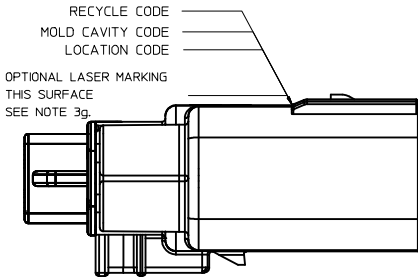

SHEET DESCRIPTION

BLADE SEALED ASSEMBLY