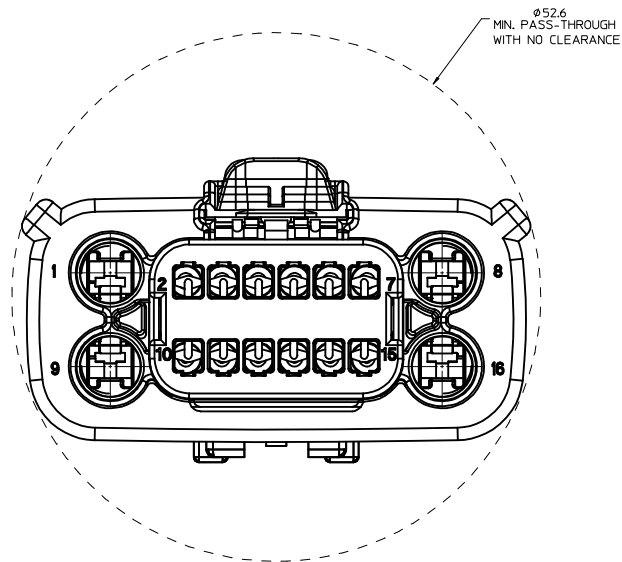

SHEET DESCRIPTION
SYSTEM PACKAGING

ENTER DESCRIPTION EC NO: UA12015-0154 DRAWN BY: DRWINAPROFF ITT 2014/07/25 CHECKED BY: CHYKOWANSLAMBOU 2014/07/25 APPR: VKOSHY 2014/07/25	QUALITY SYMBOLS ∇=0 ∇=0 ∇=0	GENERAL TOLERANCES (UNLESS SPECIFIED)		DIMENSION STYLE MM ONLY		SCALE 3:1	DESIGN UNITS METRIC	THIRD ANGLE PROJECTION	
		mm	INCH	DRAWN BY	DATE	TITLE MX150 16 WAY HYBRID BLADE SEALED ASSEMBLY			
		4 PLACES ± --- ± ---		JWESLEY	06-16-02	moxlex			
		3 PLACES ± --- ± ---		CHECKED BY	DATE	DOCUMENT NO. SD-34986-8001			
		2 PLACES ± 0.10 ± ---		DGRIFFFITHS	07-09-02	SHEET NO. 5 OF 5			
		1 PLACE ± 0.3 ± ---		APPROVED BY	DATE	THIS DRAWING CONTAINS INFORMATION THAT IS PROPRIETARY TO MOLEX INCORPORATED AND SHOULD NOT BE USED WITHOUT WRITTEN PERMISSION			
		0 PLACE ± ±		VKOSHY	2013/05/16				
		ANGULAR ± 3 °		MATERIAL NO. SEE NOTE 2a.					
		DRAFT WHERE APPLICABLE MUST REMAIN WITHIN DIMENSIONS		SIZE A 1