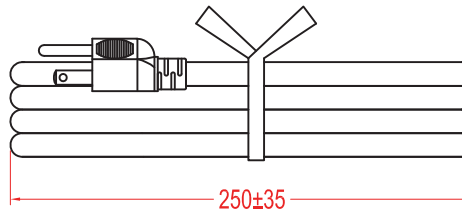

Hank Dimension