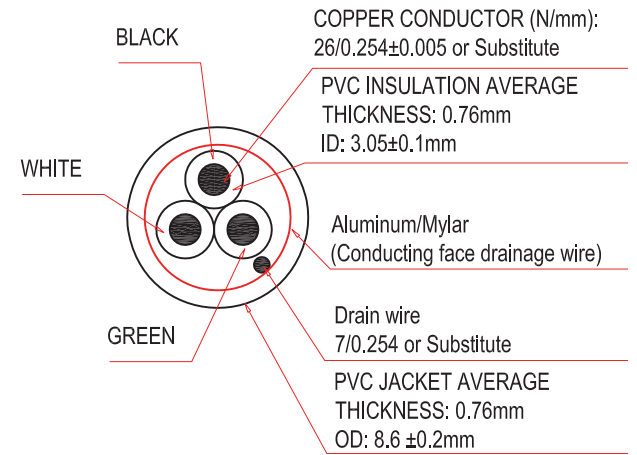

Wire Cross section

Unit: mm

Scale	Free				Date	Name	Title
TOLERANCE					Drawn	10.10.15	Wilson
X.	±X				Approved	10.10.15	Groll
X.X	±X						
X.XX	±X						
DIM	TOL						
X.°	±X°						
X.X°	±X°						
Angle	TOL	Id.	Modification	Date	Name	Replace	Sheet

Title		Power cord - SJT	
		105°C 16AWG Open End, Shielded 1 Meter	
ASSMANN WSW-No.		AK500/16-OE-7-1	
Drawing-No.		rev00	
Replace		Sheet 1/1