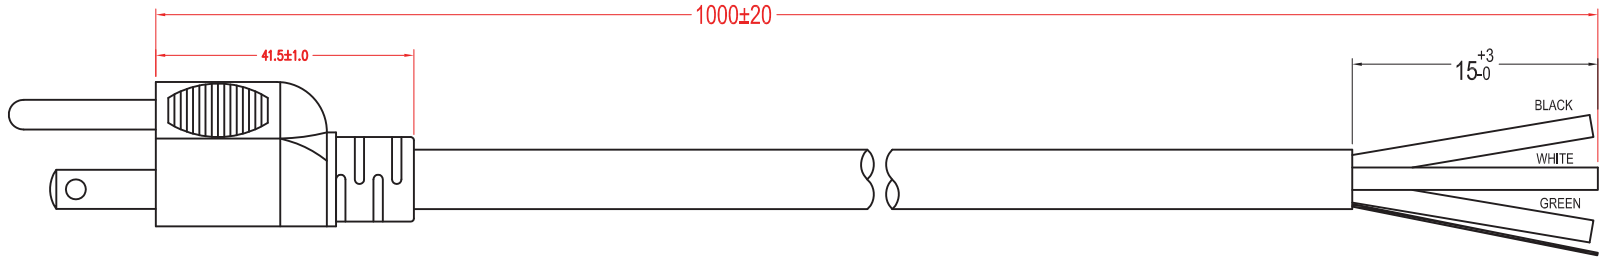

Material:

- SJT 3 x 16AWG(1.31mm²) VW-1 Shielded, 105°C 300V
- Jacket Color: Black
- E - Green; L - Black; N - White

Electrical:

- 100% Open & Short Testing
- Insulation Resistance: 100MΩ (min.)
- Voltage: 500V DC / 1 minute