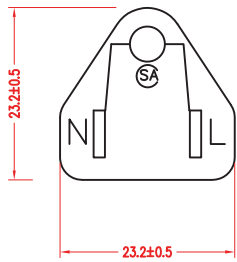

PLUG COMPONENT			PLUG STRIP DIMENSION			END STRIP DIMENSION				TERMINAL COMPONENT	
COLOR	DESCRIPTION	Q'ty	R.I.J	R.O.J	COLOR	SJT 16AWGx3C	R.O.J	R.I.J	COLOR	DESCRIPTION	TYPE
40P BLACK	PVC Compound	1	6⁺¹₋₀	19 ± 1	BLACK(L)	105°C Shielded Black Length 1000±20	15⁺³₋₀		BLACK(L)		
Gray color	Assembly Body 111-003-001	1	6⁺¹₋₀	19 ± 1	WHITE(N)		15⁺³₋₀		WHITE(N)		
			6⁺¹₋₀	19 ± 1	GREEN(E)		15⁺³₋₀		GREEN(E)		

Plug type