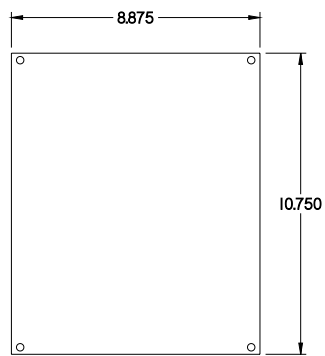

PART No. 1414N4K

for more information visit  
[www.hammfg.com](http://www.hammfg.com)

Data subject to change without notice

TOP VIEW

ISOMETRIC VIEW

BACK VIEW

LEFT SIDE VIEW

FRONT VIEW

RIGHT SIDE VIEW

INNER PANEL

BOTTOM VIEW