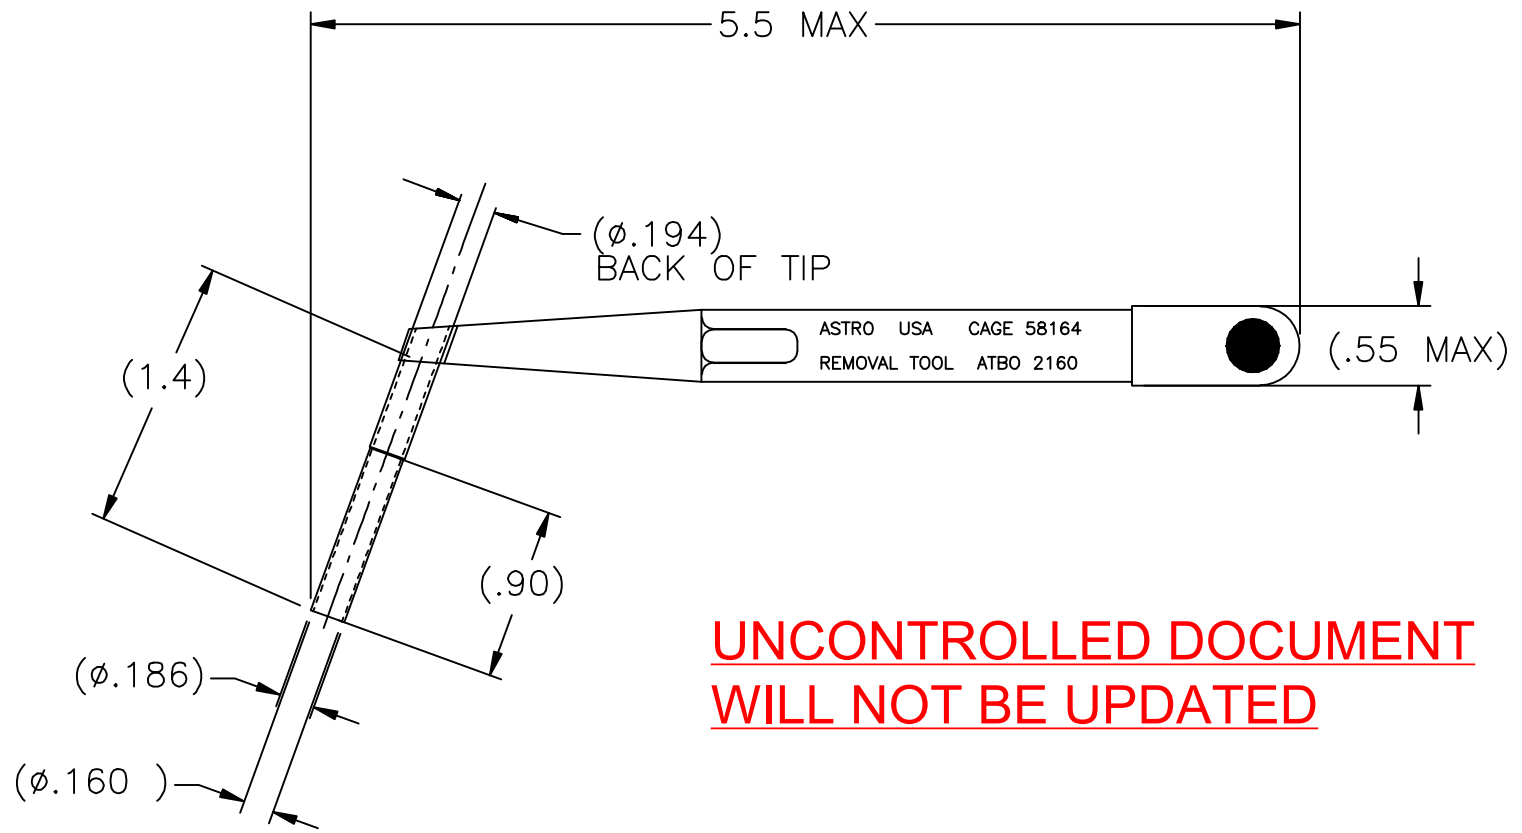

ATBO 2160-ENV

UNCONTROLLED DOCUMENT
WILL NOT BE UPDATED

2. COLOR CODE: YELLOW/WHITE.

NOTES: 1. THIS IS AN AUTOCAD DRAWING, DO NOT CHANGE MANUALLY.

				<p>THESE DRAWINGS, SPECIFICATIONS OR OTHER DATA ARE AND REMAIN, THE PROPERTY OF ASTRO TOOL CORP. AND MUST BE RETURNED UPON REQUEST. THEY CONTAIN INFORMATION OWNED AND/OR DEVELOPED BY ASTRO AT ITS OWN PRIVATE EXPENSE AND MAY NOT BE USED, DUPLICATED OR DISCLOSED TO OTHERS, IN WHOLE OR IN PART FOR DESIGN, MANUFACTURE OR PROCUREMENT WITHOUT THE WRITTEN PERMISSION OF ASTRO TOOL CORP. EACH AND EVERY TIME.</p>	<p>SCALE: N.T.S.</p>	<p>UNLESS OTHERWISE SPECIFIED: DECIMALS: .XXX ± .005 .XX ± .010 .X ± .030</p> <p>ANGLES: ± 1°</p>	<p> ASTRO TOOL CORP. 21615 S.W. TUALATIN VALLEY HWY., BEAVERTON OR 97006</p>	CAGE 58164	
A	NEW RELEASE.	DYO	01-28-16	MMK	<p>DWN BY: DYO</p>			<p>DATE: 01-28-16</p>	<p>DESCRIPTION: ENVELOPE DRAWING: ATBO 2160 TWEEZER, REMOVAL 12 GA.</p>
REV.	DESCRIPTION	BY	DATE	APR.	APPROVED:			PART NO.	A